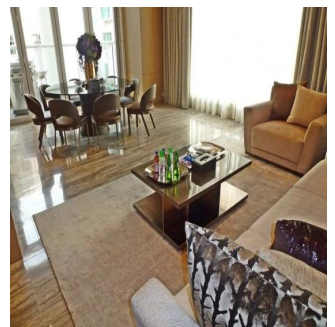

Cobertura

Soho 189 Apartment For Sale

Austrália, Nova Gales do Sul, Ponta Millers, Queen's Rd W, 189, ,

PREÇO DE VENDA

USD 3210000.00

🏠 1567 qm 🛏️ 5 quartos 🚗 3 quartos 🚿 2 casas de banho

🏗️ 2 pisos 📏 2 qm superfície terrestre 📄 2 espaços para automóveis

Maureen Mills

Executive Homes Hong Kong

Centra, Hong Kong - Hora local

☎️ +852 2537 1177

This is a single, high quality, modern high rise with 32 storeys completed in 2013 and located on the border of Sai Yin Pun and Kennedy Town on Queen's Road West. It was developed by our top developers who used high end fixtures and fittings and sold the majority as fully furnished apartments. The interior of all units are spacious and practically laid out. It offers a total of 149 residential units and 3 floors club facilities including a sky garden, gym, swimming pool, outdoor children play area and BBQ area. Typical units include 2 bedrooms to 3 bedrooms. Sizes range from 507-1567 sf saleable areas.