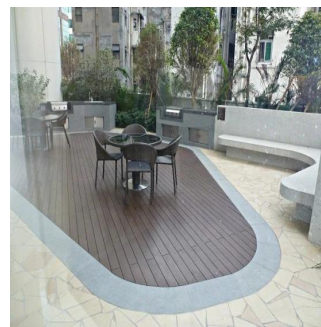

Cobertura

Soho 189 Apartment For Sale

Austrália, Nova Gales do Sul, Ponta Millers, Queen's Rd W, 189, ,

PREÇO DE VENDA

USD 3210000.00

🏠 1567 qm 🛏️ 5 quartos 🚗 3 quartos 🚿 2 casas de banho

🏗️ 2 pisos 📏 2 qm superfície terrestre 📄 2 espaços para automóveis

Maureen Mills

Executive Homes Hong Kong

Centra, Hong Kong - Hora local

☎️ +852 2537 1177

This is a single, high quality, modern high rise with 32 storeys completed in 2013 and located on the border of Sai Yin Pun and Kennedy Town on Queen's Road West. It was developed by our top developers who used high end fixtures and fittings and sold the majority as fully furnished apartments. The interior of all units are spacious and practically laid out. It offers a total of 149 residential units and 3 floors club facilities including a sky garden, gym, swimming pool, outdoor children play area and BBQ area. Typical units include 2 bedrooms to 3 bedrooms. Sizes range from 507-1567 sf saleable areas.

Disponível Em: 23.07.2019

Chão: 4 Pavimentos: 4 Ano De Construção: 2017 Espaços Para Automóveis: 4

Ano De Construção: 2017

Tipo: Escritório

Comodidades

ID ID de propriedade

Serviços Ao Ar Livre