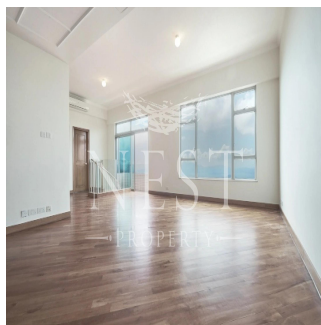

Cobertura

Apartment For Rent In Chelsea Court

Austrália, Nova Gales do Sul, Ponta Millers, Mount Kellett Rd, 63, ,

PREÇO DE ALUGUER MENSAL

USD 21800.00

PREÇO DE VENDA

USD 0.00

Naomi Budden
Nest Property
Sheung Wan, Hong Kong - Hora local

+852 3689 7523

- 2378 qm
- 9 quartos
- 4 quartos
- 5 casas de banho
- 5 pisos
- 5 qm superfície terrestre
- 5 espaços para automóveis

FEATURES:

Duplex, Terrace, Balcony, Helper's Room, Car Park, Walk-In Closet

BUILDING FACILITIES:

Swimming Pool

Dispon?vel Em: 22.07.2019