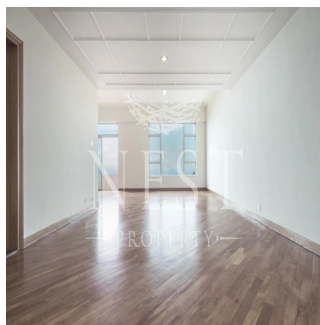

 5 pisos  5 qm superfície terrestre  5 espaços para automóveis

Naomi Budden
Nest Property
Sheung Wan, Hong Kong - Hora local

 +852 3689 7523

FEATURES:

Duplex, Terrace, Balcony, Helper's Room, Car Park, Walk-In Closet