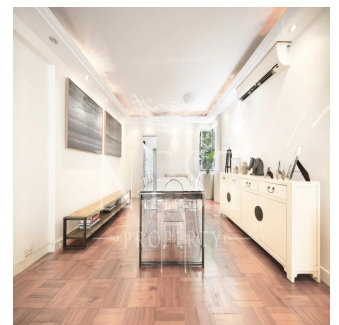

2 pisos 2 qm superfície terrestre 2 espaços para automóveis

Naomi Budden

Nest Property

Sheung Wan, Hong Kong - Hora local

+852 3689 7523

FEATURES:

Balcony, Helper's Room, Car Park

BUILDING FACILITIES: