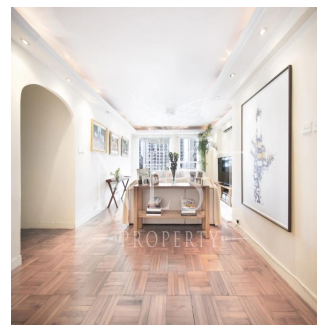

2 pisos 2 qm superfície terrestre 2 espaços para automóveis

Naomi Budden

Nest Property

Sheung Wan, Hong Kong - Hora local

+852 3689 7523

FEATURES:

Balcony, Helper's Room, Car Park

BUILDING FACILITIES: