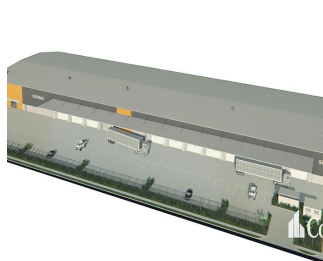

Cobertura

Large Format Warehousing Facility

África do Sul, Gauteng, Sandton, , , 4207,

- 8893 qm
- 0 quartos
- 0 quartos
- 0 casas de banho
- 0 pisos
- 0 qm superfície terrestre
- 0 espaços para automóveis

Paul Bates

Corwells Commercial Property
Yatala, Australia - Hora local

+61 423 699 966

- High clearance warehouse of 8,493sqm - Multiple electricity operated roller doors 6m high x 6m wide - 400sqm of two level corporate office - Dual 10m wide driveway crossovers - 12m deep full length all weather awning - Efficient construction providing sustainability and energy savings - Empire Estate is the largest industrial estate on the Gold Coast - Call Exclusive Agent to discuss requirements This unique opportunity is situated in the heart of the Yatala Enterprise Area. Ideally located between the two largest consumer markets of Brisbane and the Gold Coast with direct access from the M1 via Exit 38 and Exit 41 in both north and south directions.