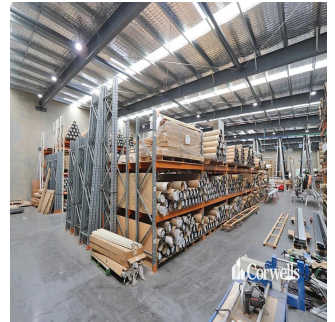

Cobertura

Major Facility For Corporate Headquarter And Warehousing

África do Sul, Gauteng, Joanesburgo, Business St, 68, 4207,

- 8381 qm
- 0 quartos
- 0 quartos
- 0 casas de banho
- 0 pisos
- 0 qm superfície terrestre
- 0 espaços para automóveis

Paul Bates

Corwells Commercial Property

Yatala, Australia - Hora local

+61 423 699 966

- 8,381sqm corporate headquarters - 14,000sqm site with full drive around capability - 6,745sqm clearspan tilt panel warehouse - High quality two level office and showroom - Large drive through undercover loading area - Separated and secure building areas - Flexible leasing options from 1,582sqm to 6,745sqm warehouse - Office available up to 1,636sqm plus care takers residence - Large hardstand and car parking areas - Vendor will consider a Sale or Lease This unique opportunity is situated in the heart of the Yatala Enterprise Area. Ideally located between the two largest consumer markets of Brisbane and the Gold Coast with direct access from the M1 via Exit 38 and Exit 41 in both north and south directions.