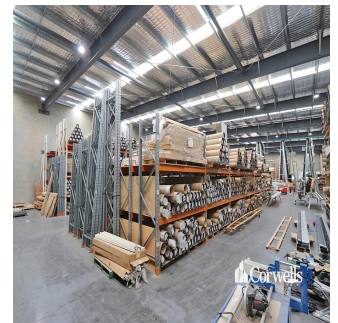

# Major Facility For Corporate Headquarter And Warehousing

África do Sul, Gauteng, Joanesburgo, Business St, 68, 4207,

- 8381 qm
- 0 quartos
- 0 quartos
- 0 casas de banho
- 0 pisos
- 0 qm superfície terrestre
- 0 espaços para automóveis

**Paul Bates**

Corwells Commercial Property

Yatala, Australia - Hora local

+61 423 699 966

- 8,381sqm corporate headquarters - 14,000sqm site with full drive around capability - 6,745sqm clearspan tilt panel warehouse - High quality two level office and showroom - Large drive through undercover loading area - Separated and secure building areas - Flexible leasing options from 1,582sqm to 6,745sqm warehouse - Office available up to 1,636sqm plus care takers residence - Large hardstand and car parking areas - Vendor will consider a Sale or Lease This unique opportunity is situated in the heart of the Yatala Enterprise Area. Ideally located between the two largest consumer markets of Brisbane and the Gold Coast with direct access from the M1 via Exit 38 and Exit 41 in both north and south directions.