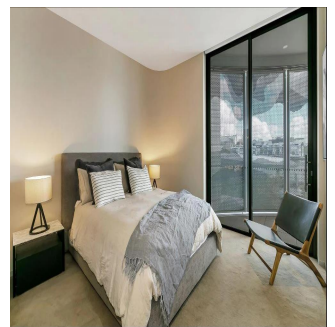

Cobertura

Furnished Luxury Waterfront Apartment

África do Sul, Gauteng, Midrand, Barangaroo Avenue, 15, 2000,

PREÇO DE ALUGUER MENSAL

USD 8.80

- qm
- 4 quartos
- 2 quartos
- 2 casas de banho
- 2 pisos
- 2 qm superfície terrestre
- 2 espaços para automóveis

Kate Sommerville
Torch Property Management
Millers Point, Australia - Hora local

+61 403 051 115

Located in the crown jewel of the Barangaroo foreshore, Cloud redefines the concept of wharf side luxury with an exhilarating blend of natural splendour and breathtaking architecture. Take your front row seat to the Harbour action and enjoy life in Sydney's hottest new waterfront precinct. Key Points - - Architectural masterwork by PTW architect Andrew Andersons - Interiors by Smart Design Studio inspired by Danish design - Floor to ceiling glass frames the unobstructed harbour vista - Carefully selected, brand new, designer furniture throughout - Luxury custom designed high-end fixtures and finishes - Dream Miele kitchen, marble floors, bespoke walls and cabinetry - Fluid in/outdoor living, signature cloud like movable shutter system - Large bedrooms with water views, marble mosaic tiled bathrooms - One secure car space, 24 hour concierge, ducted air conditioning - The Streets' dining, shopping and health spas at the door - The edge of the CBD, walk to Circular Quay, Wynyard and The Rocks