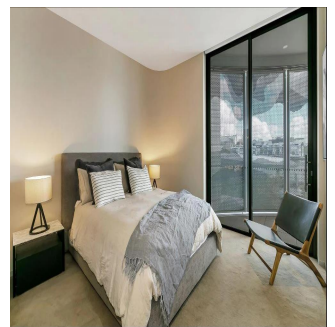

Cobertura

Furnished Luxury Waterfront Apartment

África do Sul, Gauteng, Midrand, Barangaroo Avenue, 15, 2000,

PREÇO DE ALUGUER MENSAL

\$ 8.80

- qm
- 4 quartos
- 2 quartos
- 2 casas de banho
- 2 pisos
- 2 qm superfície terrestre
- 2 espaços para automóveis

Kate Sommerville
Torch Property Management
Millers Point, Australia - Hora local

+61 403 051 115

Located in the crown jewel of the Barangaroo foreshore, Cloud redefines the concept of wharf side luxury with an exhilarating blend of natural splendour and breathtaking architecture. Take your front row seat to the Harbour action and enjoy life in Sydney's hottest new waterfront precinct. Key Points - - Architectural masterwork by PTW architect Andrew Andersons - Interiors by Smart Design Studio inspired by Danish design - Floor to ceiling glass frames the unobstructed harbour vista - Carefully selected, brand new, designer furniture throughout - Luxury custom designed high-end fixtures and finishes - Dream Miele kitchen, marble floors, bespoke walls and cabinetry - Fluid in/outdoor living, signature cloud like movable shutter system - Large bedrooms with water views, marble mosaic tiled bathrooms - One secure car space, 24 hour concierge, ducted air conditioning - The Streets' dining, shopping and health spas at the door - The edge of the CBD, walk to Circular Quay, Wynyard and The Rocks