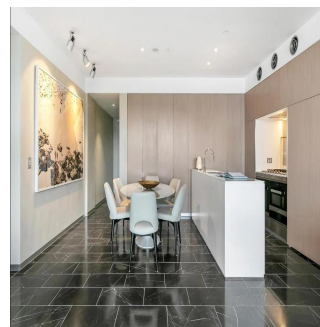

Cobertura

Furnished Luxury Waterfront Apartment

África do Sul, Gauteng, Midrand, Barangaroo Avenue, 15, 2000,

PREÇO DE ALUGUER MENSAL

USD 8.80

- qm
- 4 quartos
- 2 quartos
- 2 casas de banho
- 2 pisos
- 2 qm superfície terrestre
- 2 espaços para automóveis

Kate Sommerville
Torch Property Management
Millers Point, Australia - Hora local

+61 403 051 115

Located in the crown jewel of the Barangaroo foreshore, Cloud redefines the concept of wharf side luxury with an exhilarating blend of natural splendour and breathtaking architecture. Take your front row seat to the Harbour action and enjoy life in Sydney's hottest new waterfront precinct. Key Points - - Architectural masterwork by PTW architect Andrew Andersons - Interiors by Smart Design Studio inspired by Danish design - Floor to ceiling glass frames the unobstructed harbour vista - Carefully selected, brand new, designer furniture throughout - Luxury custom designed high-end fixtures and finishes - Dream Miele kitchen, marble floors, bespoke walls and cabinetry - Fluid in/outdoor living, signature cloud like movable shutter system - Large bedrooms with water views, marble mosaic tiled bathrooms - One secure car space, 24 hour concierge, ducted air conditioning - The Streets' dining, shopping and health spas at the door - The edge of the CBD, walk to Circular Quay, Wynyard and The Rocks