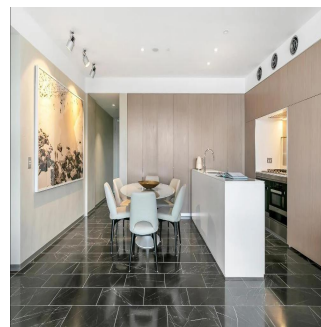

Cobertura

Furnished Luxury Waterfront Apartment

África do Sul, Gauteng, Midrand, Barangaroo Avenue, 15, 2000,

PREÇO DE ALUGUER MENSAL

\$ 8.80

- qm
- 4 quartos
- 2 quartos
- 2 casas de banho
- 2 pisos
- 2 qm superfície terrestre
- 2 espaços para automóveis

Kate Sommerville
Torch Property Management
Millers Point, Australia - Hora local

+61 403 051 115

Located in the crown jewel of the Barangaroo foreshore, Cloud redefines the concept of wharf side luxury with an exhilarating blend of natural splendour and breathtaking architecture. Take your front row seat to the Harbour action and enjoy life in Sydney's hottest new waterfront precinct. Key Points - - Architectural masterwork by PTW architect Andrew Andersons - Interiors by Smart Design Studio inspired by Danish design - Floor to ceiling glass frames the unobstructed harbour vista - Carefully selected, brand new, designer furniture throughout - Luxury custom designed high-end fixtures and finishes - Dream Miele kitchen, marble floors, bespoke walls and cabinetry - Fluid in/outdoor living, signature cloud like movable shutter system - Large bedrooms with water views, marble mosaic tiled bathrooms - One secure car space, 24 hour concierge, ducted air conditioning - The Streets' dining, shopping and health spas at the door - The edge of the CBD, walk to Circular Quay, Wynyard and The Rocks