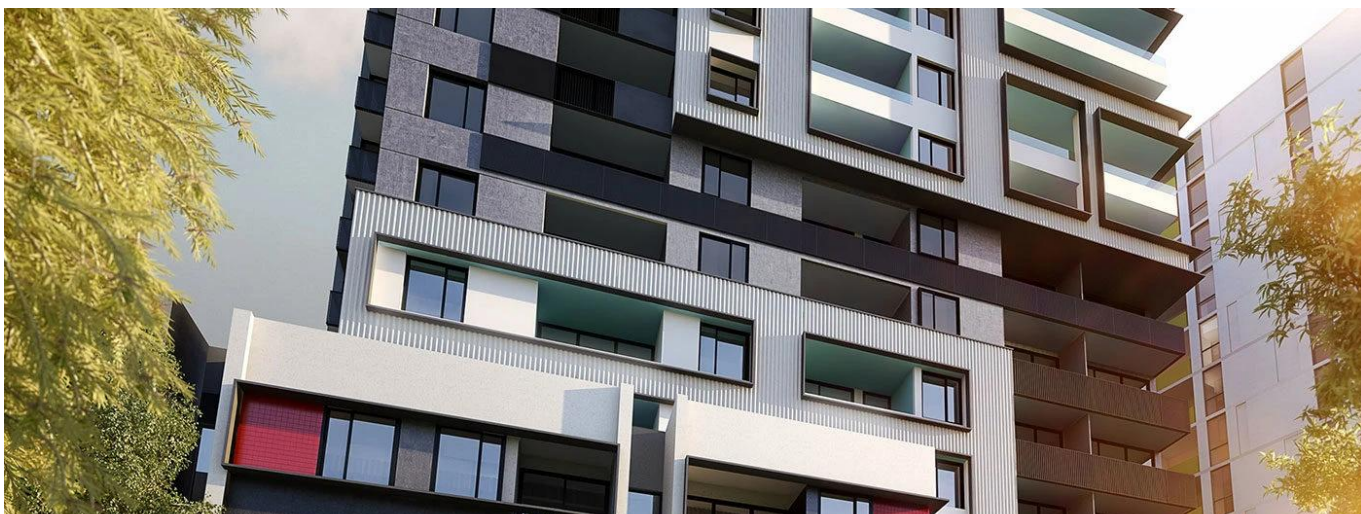

**Adrian Chen**

Jalin Realty Australia

Melbourne, Australia - Hora local

+61 414 174 765

Flourish is the latest addition to Parkside, an established and growing community in the inner-city suburb of Parkville. Parkside, in the established suburb of Parkville, is the result of a well-established collaboration between industry professionals Frasers Property Australia and Citta Property Group. The leafy environment, encompassing more than 20 acres, affords residents the gym and pool facility of The Park Club, as well as an outdoor recreation hub, ideal for both physical activity and well-earned relaxation. The green space includes tranquil Parkville Gardens and the neighbouring wetlands, as well as the Village Oval, which caters to a variety of sporting enthusiasts. A short walk through a landscaped corridor also puts Royal Park, 4km from Melbourne's CBD, within reach. Whilst complementing adjacent buildings, Flourish differentiates itself through variation in scale and design. Lower level 'townhouse' style apartments bring residential character and scale to the street edge with a subtle play of proportion and colour. An extensively landscaped podium sits at the base of the tower above, which is elegantly set back with sophisticated façade elements that articulate light, shadow, texture and depth. The composition of white textured cubes frame the dwellings and spaces within, creating a foreground that contrasts with the silhouette of the tower behind. The building has been designed to maximise views of the surrounding parkland areas, and the façade is set cohesively behind the tree-lined street. Generously proportioned with a broad front entry porch and wide steps, the contemporary lobby is a welcoming space that typifies the modern interiors found throughout Flourish's one and two bedroom apartments. Reflecting the architectural materiality of bold concrete forms and framed openings, the contrasting black steel details and key furniture pieces link the interiors and architectural language in a cohesive manner. Each apartment is provided with a video intercom system for secure access to the building. Residents also have the option of a downloadable app which connects their mobile device to the buildings access and intercom system which can be accessed remotely. Secure bicycle facilities are also included for residents.