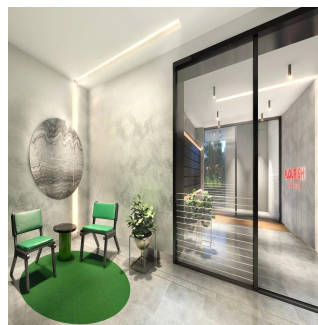

**Adrian Chen**

Jalin Realty Australia

Melbourne, Australia - Hora local

+61 414 174 765

Flourish is the latest addition to Parkside, an established and growing community in the inner-city suburb of Parkville. Parkside, in the established suburb of Parkville, is the result of a well-established collaboration between industry professionals Frasers Property Australia and Citta Property Group. The leafy environment, encompassing more than 20 acres, affords residents the gym and pool facility of The Park Club, as well as an outdoor recreation hub, ideal for both physical activity and well-earned relaxation. The green space includes tranquil Parkville Gardens and the neighbouring wetlands, as well as the Village Oval, which caters to a variety of sporting enthusiasts. A short walk through a landscaped corridor also puts Royal Park, 4km from Melbourne's CBD, within reach. Whilst complementing adjacent buildings, Flourish differentiates itself through variation in scale and design. Lower level 'townhouse' style apartments bring residential character and scale to the street edge with a subtle play of proportion and colour. An extensively landscaped podium sits at the base of the tower above, which is elegantly set back with sophisticated façade elements that articulate light, shadow, texture and depth. The composition of white textured cubes frame the dwellings and spaces within, creating a foreground that contrasts with the silhouette of the tower behind. The building has been designed to maximise views of the surrounding parkland areas, and the façade is set cohesively behind the tree-lined street. Generously proportioned with a broad front entry porch and wide steps, the contemporary lobby is a welcoming space that typifies the modern interiors found throughout Flourish's one and two bedroom apartments. Reflecting the architectural materiality of bold concrete forms and framed openings, the contrasting black steel details and key furniture pieces link the interiors and architectural language in a cohesive manner. Each apartment is provided with a video intercom system for secure access to the building. Residents also have the option of a downloadable app which connects their mobile device to the buildings access and intercom system which can be accessed remotely. Secure bicycle facilities are also included for residents.