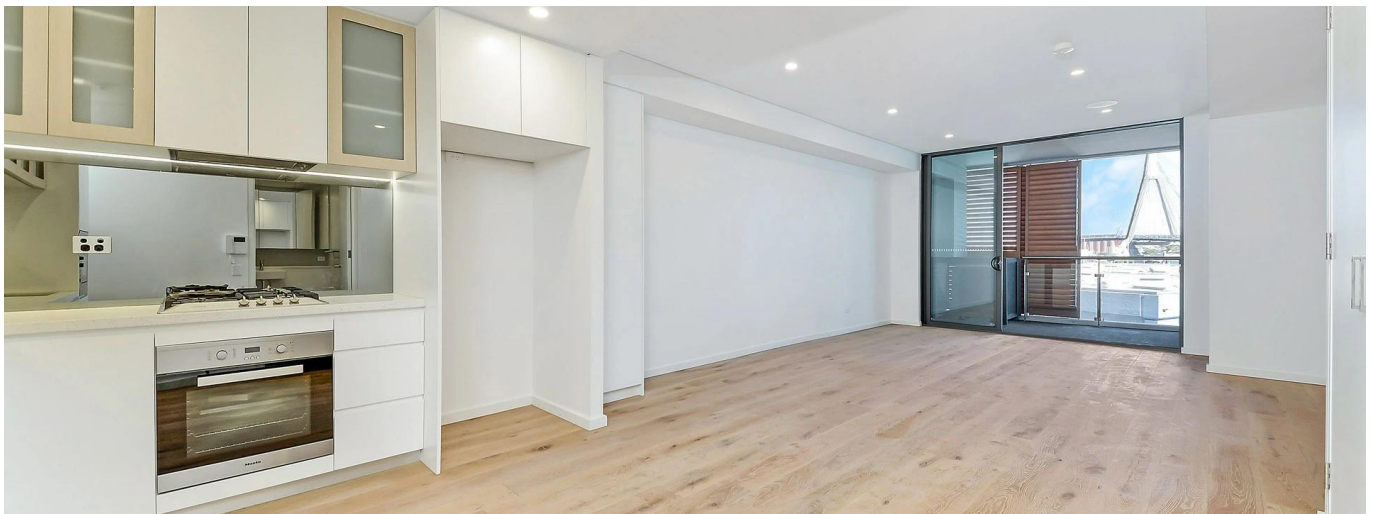

Jay Lee

Pw Realty

Sydney, Australia - Hora local

+61 450 048 978

Created by the awarding winning JPRA Turner team and build by Duffy Kennedy Constructions, this brand new 2 Bedroom apartment at 'PIER 99' features cutting edge design. Fresh, contemporary and sophisticated, impressive style and unparalleled architectural excellence, this 2 bedroom embrace's style and encompasses the vibrant Sydney lifestyle on offer. Property features: - Stunning views to Blackwattle Bay & Anzac Bridge - Kitchens feature Miele appliances and Parisitapware whilst intricately patterned mosaic feature walls in the bathrooms round out the stunning finishes - Secure underground parking - Internal laundry - Luxury bedrooms with built-in robes - Abundant lock storage space Location: - In the heart of Sydney's entertainment and lifestyle precinct - Short walk to Darling Harbour and 1 minute to light rail station - Wentworth Park and Sydney Fish markets on doorstep The apartment mirrors everything that's best in urban lifestyle. In a place where you can be in the city in minutes.It offers the ultimate convenient lifestyle. Make the most of the city, Darling Harbour, parkland, major shopping centres and restaurants all within a short stroll. FEATURES Air Conditioning, Built-In Wardrobes, Close to Transport, Close to Shops, Alarm System, Close to Schools, Security Access, Car Parking - Basement Security System