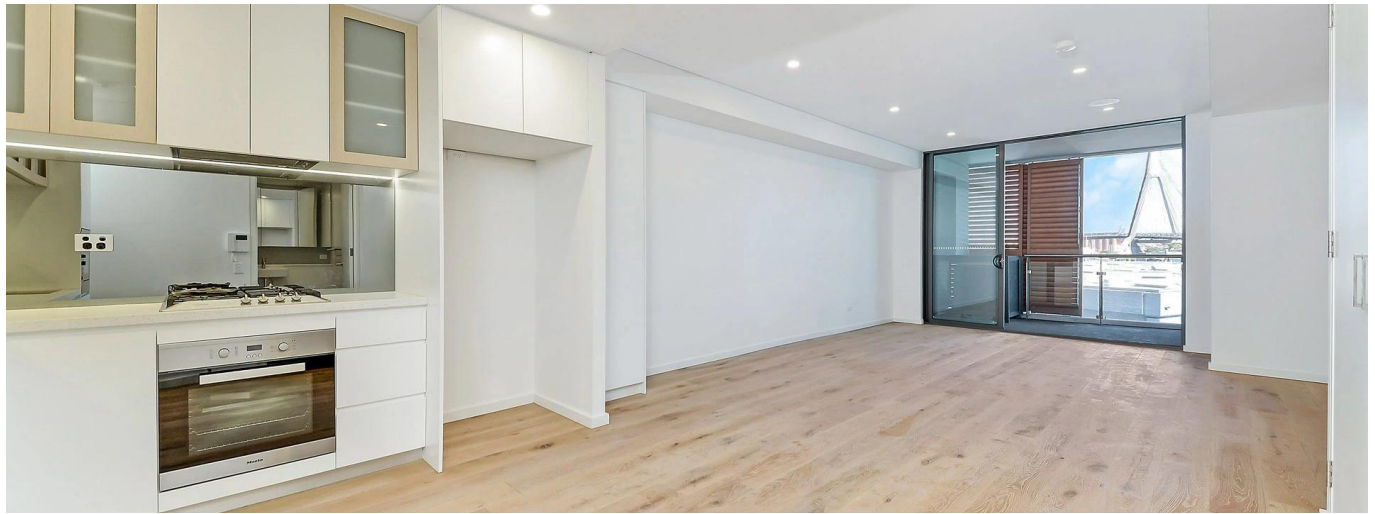

Jay Lee

Pw Realty

Sydney, Australia - Hora local

+61 450 048 978

Created by the awarding winning JPRA Turner team and build by Duffy Kennedy Constructions, this brand new 2 Bedroom apartment at 'PIER 99' features cutting edge design. Fresh, contemporary and sophisticated, impressive style and unparalleled architectural excellence, this 2 bedroom embrace's style and encompasses the vibrant Sydney lifestyle on offer. Property features: - Stunning views to Blackwattle Bay & Anzac Bridge - Kitchens feature Miele appliances and Parisitapware whilst intricately patterned mosaic feature walls in the bathrooms round out the stunning finishes - Secure underground parking - Internal laundry - Luxury bedrooms with built-in robes - Abundant lock storage space Location: - In the heart of Sydney's entertainment and lifestyle precinct - Short walk to Darling Harbour and 1 minute to light rail station - Wentworth Park and Sydney Fish markets on doorstep The apartment mirrors everything that's best in urban lifestyle. In a place where you can be in the city in minutes.It offers the ultimate convenient lifestyle. Make the most of the city, Darling Harbour, parkland, major shopping centres and restaurants all within a short stroll. FEATURES Air Conditioning, Built-In Wardrobes, Close to Transport, Close to Shops, Alarm System, Close to Schools, Security Access, Car Parking - Basement Security System