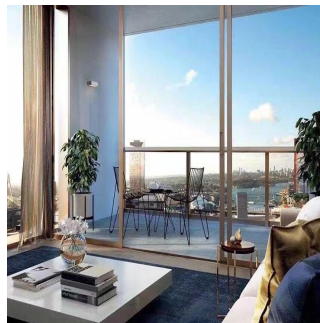

Cobertura

Luxury 1 Bedroom Designer Apartment Enjoys Unparalleled Views Of Water

Ucrânia, Kiev , Kiev, Harbour St , , 2000,

- 70 qm
- 2 quartos
- 1 quartos
- 1 casas de banho
- 1 pisos
- 1 qm superfície terrestre
- 1 espaços para automóveis

Jay Lee

Pw Realty

Sydney, Australia - Hora local

+61 450 048 978

NE1 is Lend Lease's latest release within Darling Square, a globally recognised new address at the heart of Sydney. It brings together sensational Sydney views with unrivalled city convenience to offer residents a world-class lifestyle and luxurious home. Targeting 5 Star Green Star as built rating Property features: - Off plan resale 1Bedroom+1study - Total living area 61 sqm with external 9sqm - Estimated settlement date Mid 2019. - Fantastic Harbour view , north-facing. - Magnificent Water View Darling North Apartment Lifestyle and benefits: -Light rail at your doorstep with quick access to Sydney CBD, Central Station and Dulwich Hill -Easy walk to endless options of cafes, restaurants and bars -Footsteps away from shopping malls, local shops, universities and bus stops -Minutes stroll to Haymarket, Sydney CBD, Darling Harbour and Pyrmont. A unique opportunity to purchase within Sydney's most desirable and vibrant district with many attractions, seize the chance, and call Jenny 0416 847 500 today to know further details!