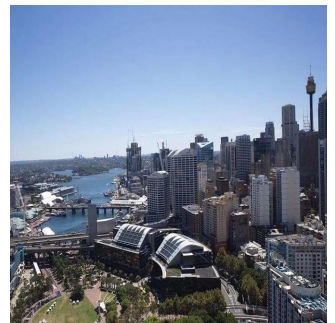

Cobertura

Luxury 1 Bedroom Designer Apartment Enjoys Unparalleled Views Of Water

Ucrânia, Kiev , Kiev, Harbour St , , 2000,

- 70 qm
- 2 quartos
- 1 quartos
- 1 casas de banho
- 1 pisos
- 1 qm superfície terrestre
- 1 espaços para automóveis

Jay Lee

Pw Realty

Sydney, Australia - Hora local

+61 450 048 978

NE1 is Lend Lease's latest release within Darling Square, a globally recognised new address at the heart of Sydney. It brings together sensational Sydney views with unrivalled city convenience to offer residents a world-class lifestyle and luxurious home. Targeting 5 Star Green Star as built rating Property features: - Off plan resale 1Bedroom+1study - Total living area 61 sqm with external 9sqm - Estimated settlement date Mid 2019. - Fantastic Harbour view , north-facing. - Magnificent Water View Darling North Apartment Lifestyle and benefits: -Light rail at your doorstep with quick access to Sydney CBD, Central Station and Dulwich Hill -Easy walk to endless options of cafes, restaurants and bars -Footsteps away from shopping malls, local shops, universities and bus stops -Minutes stroll to Haymarket, Sydney CBD, Darling Harbour and Pyrmont. A unique opportunity to purchase within Sydney's most desirable and vibrant district with many attractions, seize the chance, and call Jenny 0416 847 500 today to know further details!