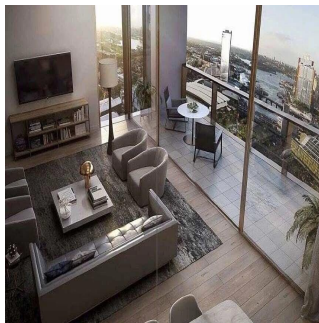

Cobertura

Luxury 1 Bedroom Designer Apartment Enjoys Unparalleled Views Of Water

Ucrânia, Kiev , Kiev, Harbour St , , 2000,

- 70 qm
- 2 quartos
- 1 quartos
- 1 casas de banho
- 1 pisos
- 1 qm superfície terrestre
- 1 espaços para automóveis

Jay Lee

Pw Realty

Sydney, Australia - Hora local

+61 450 048 978

NE1 is Lend Lease's latest release within Darling Square, a globally recognised new address at the heart of Sydney. It brings together sensational Sydney views with unrivalled city convenience to offer residents a world-class lifestyle and luxurious home. Targeting 5 Star Green Star as built rating Property features: - Off plan resale 1Bedroom+1study - Total living area 61 sqm with external 9sqm - Estimated settlement date Mid 2019. - Fantastic Harbour view , north-facing. - Magnificent Water View Darling North Apartment Lifestyle and benefits: -Light rail at your doorstep with quick access to Sydney CBD, Central Station and Dulwich Hill -Easy walk to endless options of cafes, restaurants and bars -Footsteps away from shopping malls, local shops, universities and bus stops -Minutes stroll to Haymarket, Sydney CBD, Darling Harbour and Pyrmont. A unique opportunity to purchase within Sydney's most desirable and vibrant district with many attractions, seize the chance, and call Jenny 0416 847 500 today to know further details!