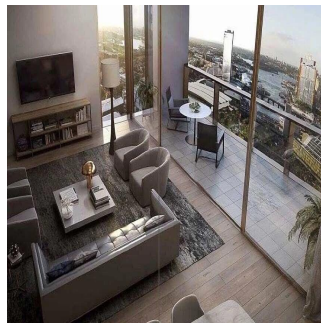

Cobertura

Luxury 1 Bedroom Designer Apartment Enjoys Unparalleled Views Of Water

Ucrânia, Kiev , Kiev, Harbour St , , 2000,

- 70 qm
- 2 quartos
- 1 quartos
- 1 casas de banho
- 1 pisos
- 1 qm superfície terrestre
- 1 espaços para automóveis

Jay Lee

Pw Realty

Sydney, Australia - Hora local

+61 450 048 978

NE1 is Lend Lease's latest release within Darling Square, a globally recognised new address at the heart of Sydney. It brings together sensational Sydney views with unrivalled city convenience to offer residents a world-class lifestyle and luxurious home. Targeting 5 Star Green Star as built rating Property features: - Off plan resale 1Bedroom+1study - Total living area 61 sqm with external 9sqm - Estimated settlement date Mid 2019. - Fantastic Harbour view , north-facing. - Magnificent Water View Darling North Apartment Lifestyle and benefits: -Light rail at your doorstep with quick access to Sydney CBD, Central Station and Dulwich Hill -Easy walk to endless options of cafes, restaurants and bars -Footsteps away from shopping malls, local shops, universities and bus stops -Minutes stroll to Haymarket, Sydney CBD, Darling Harbour and Pyrmont. A unique opportunity to purchase within Sydney's most desirable and vibrant district with many attractions, seize the chance, and call Jenny 0416 847 500 today to know further details!