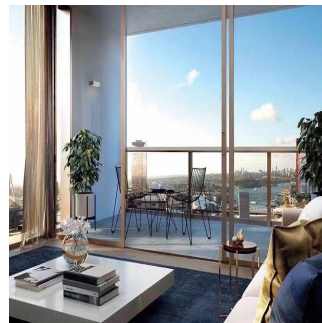

Cobertura

Luxury 1 Bedroom Designer Apartment Enjoys Unparalleled Views Of Water

Ucrânia, Kiev , Kiev, Harbour St , , 2000,

- 70 qm
- 2 quartos
- 1 quartos
- 1 casas de banho
- 1 pisos
- 1 qm superfície terrestre
- 1 espaços para automóveis

Jay Lee

Pw Realty

Sydney, Australia - Hora local

+61 450 048 978

NE1 is Lend Lease's latest release within Darling Square, a globally recognised new address at the heart of Sydney. It brings together sensational Sydney views with unrivalled city convenience to offer residents a world-class lifestyle and luxurious home. Targeting 5 Star Green Star as built rating Property features: - Off plan resale 1Bedroom+1study - Total living area 61 sqm with external 9sqm - Estimated settlement date Mid 2019. - Fantastic Harbour view , north-facing. - Magnificent Water View Darling North Apartment Lifestyle and benefits: -Light rail at your doorstep with quick access to Sydney CBD, Central Station and Dulwich Hill -Easy walk to endless options of cafes, restaurants and bars -Footsteps away from shopping malls, local shops, universities and bus stops -Minutes stroll to Haymarket, Sydney CBD, Darling Harbour and Pyrmont. A unique opportunity to purchase within Sydney's most desirable and vibrant district with many attractions, seize the chance, and call Jenny 0416 847 500 today to know further details!