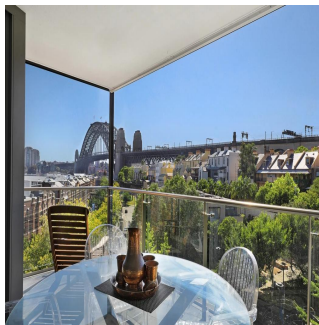

Peacemaker Afolabi

Brass And Castles
Lagos, Nigeria - Hora local

234 908 290 0193

Now on offer is this incredible two bedroom residence in the exclusive 'Parbury' building - boasting spectacular city and Harbour Bridge views from its prized North Eastern position, this is the ultimate in harbourside living. Enjoy contemporary luxury while being immersed in the history rich precincts of Millers Point & Walsh Bay. Featuring: - North Eastern aspect with breathtaking Harbour Bridge views - Large private balcony with access from living area & bedrooms - Generous bedrooms with built-in robes, master with ensuite - Modern kitchen with stone benchtops & Miele appliances - Featuring ducted air conditioning throughout & quality finishes - Ample storage, secure car space & a separate storage cage - Convenient location near The Rocks, Barangaroo, & Circular Quay - Boutique 33 unit development, access to resort style pool & gym facilities A truly unique opportunity not to be missed. For more information and inspection times, contact Bryn Fowler on 0423 663 663 or bryn@sydneycoveproperty.com All information contained herein is gathered from sources we deem to be reliable however, we cannot guarantee its accuracy and interested persons should rely on their own enquiries.