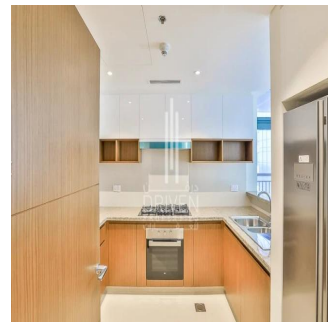

1 bedroom apartment located in Dubai Creek Residence, South Tower 1, Dubai Creek Harbour. Ready to move in. Spacious, bright and elegant interiors.

Disponível Em: 01.01.1970

Chão: 4

Pavimentos: 4

Ano De Construção: 2017

Espaços Para Automóveis: 4

Ano De Construção: 2017

Tipo: Escritório