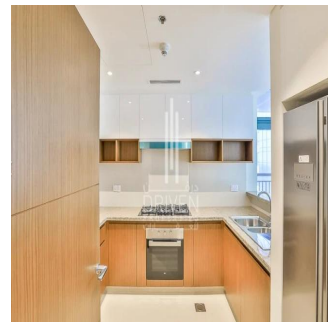

1 bedroom apartment located in Dubai Creek Residence, South Tower 1, Dubai Creek Harbour. Ready to move in. Spacious, bright and elegant interiors.

Dispon?vel Em: 01.01.1970

Ch?o: 4

Pavimentos: 4

Ano De Constru??o: 2017