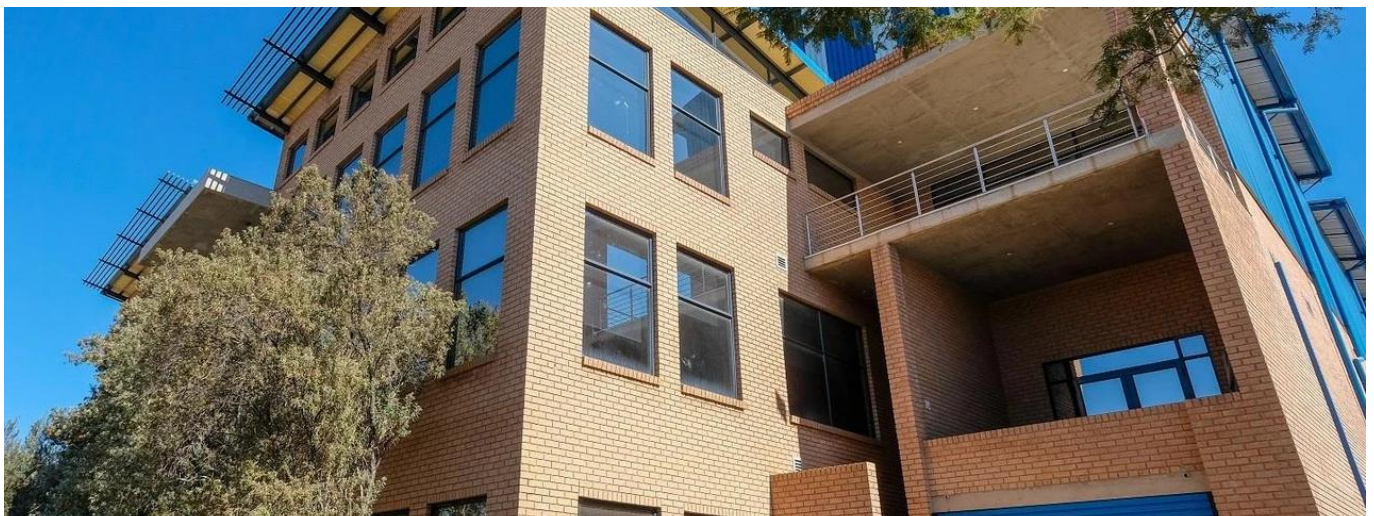

Cobertura

Aaa Grade Warehouse For Sale In Rosslyn

, , 0157,

PREÇO DE VENDA

USD 5645500.00

 8272 qm
  0 quartos
  0 quartos
  0 casas de banho

 0 pisos
  0 qm superfície terrestre
  0 espaços para automóveis

Dion Williams

Api Property Group

Sandton, South Africa - Hora local

+27 0795174743

AAA grade facility situated on a corner stand in the popular Rosslyn Industrial area within close proximity to major supply routes. Separate access points for receiving and dispatching goods which leaves no congestion. 6,000 sqm Warehouse area consisting of the following: - 10 sqm free stack height. - Loading/unloading areas with multiple roller shutter doors and four docking bays with dock levelers. - Control office for security and general administration. - Manager office with open plan area for additional staff. 1,122 sqm Office areas on 2 duplicate designed floors, each consisting of the following: - Boardroom - Four closed offices - Large open plan area for twelve workstations - Open plan filing/store room - Kitchen with store room - Ablution facilities (Ladies, gents & disabled separate - ladies ablutions has 2 showers and 190 lockers, gents ablutions has 83 lockers) - Server room in ground floor office area Additional facilities include: - Double volume reception/waiting area - 90 sqm canteen and separate "green" area seating 16 people - 500,000 litres reservoir for fire protection - Backup generator Security: - Separate security control room - Full access control - Twenty eight cameras all around the property - Biometrics access control on all gates and doors - Intercom system with reception at gate Parking: - 30 separate undercover parking for staff - Visitor's open parking bays - Demarcated disabled parking