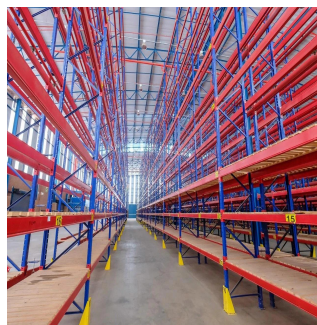

Cobertura

Aaa Grade Warehouse For Sale In Rosslyn

, , 0157,

PREÇO DE VENDA

\$ 5645500.00

 8272 qm
  0 quartos
  0 quartos
  0 casas de banho

 0 pisos
  0 qm superfície terrestre
  0 espaços para automóveis

Dion Williams

Api Property Group

Sandton, South Africa - Hora local

+27 0795174743

AAA grade facility situated on a corner stand in the popular Rosslyn Industrial area within close proximity to major supply routes. Separate access points for receiving and dispatching goods which leaves no congestion. 6,000 sqm Warehouse area consisting of the following: - 10 sqm free stack height. - Loading/unloading areas with multiple roller shutter doors and four docking bays with dock levelers. - Control office for security and general administration. - Manager office with open plan area for additional staff. 1,122 sqm Office areas on 2 duplicate designed floors, each consisting of the following: - Boardroom - Four closed offices - Large open plan area for twelve workstations - Open plan filing/store room - Kitchen with store room - Ablution facilities (Ladies, gents & disabled separate - ladies ablutions has 2 showers and 190 lockers, gents ablutions has 83 lockers) - Server room in ground floor office area Additional facilities include: - Double volume reception/waiting area - 90 sqm canteen and separate "green" area seating 16 people - 500,000 litres reservoir for fire protection - Backup generator Security: - Separate security control room - Full access control - Twenty eight cameras all around the property - Biometrics access control on all gates and doors - Intercom system with reception at gate Parking: - 30 separate undercover parking for staff - Visitor's open parking bays - Demarcated disabled parking