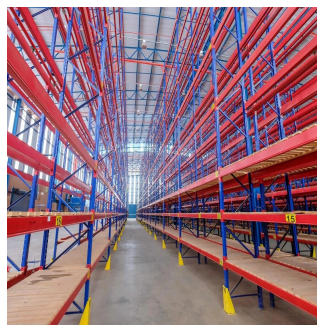

Cobertura

Aaa Grade Warehouse For Sale In Rosslyn

, , 0157,

PREÇO DE VENDA

USD 5645500.00

 8272 qm
  0 quartos
  0 quartos
  0 casas de banho

 0 pisos
  0 qm superfície terrestre
  0 espaços para automóveis

Dion Williams

Api Property Group

Sandton, South Africa - Hora local

+27 0795174743

AAA grade facility situated on a corner stand in the popular Rosslyn Industrial area within close proximity to major supply routes. Separate access points for receiving and dispatching goods which leaves no congestion. 6,000 sqm Warehouse area consisting of the following: - 10 sqm free stack height. - Loading/unloading areas with multiple roller shutter doors and four docking bays with dock levelers. - Control office for security and general administration. - Manager office with open plan area for additional staff. 1,122 sqm Office areas on 2 duplicate designed floors, each consisting of the following: - Boardroom - Four closed offices - Large open plan area for twelve workstations - Open plan filing/store room - Kitchen with store room - Ablution facilities (Ladies, gents & disabled separate - ladies ablutions has 2 showers and 190 lockers, gents ablutions has 83 lockers) - Server room in ground floor office area Additional facilities include: - Double volume reception/waiting area - 90 sqm canteen and separate "green" area seating 16 people - 500,000 litres reservoir for fire protection - Backup generator Security: - Separate security control room - Full access control - Twenty eight cameras all around the property - Biometrics access control on all gates and doors - Intercom system with reception at gate Parking: - 30 separate undercover parking for staff - Visitor's open parking bays - Demarcated disabled parking