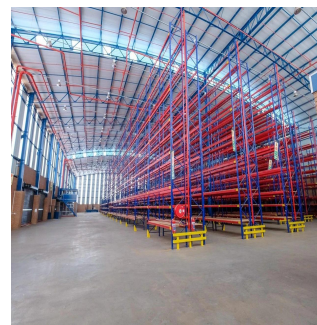

Cobertura

Aaa Grade Warehouse For Sale In Rosslyn

, , 0157,

PREÇO DE VENDA

\$ 5645500.00

 8272 qm
  0 quartos
  0 quartos
  0 casas de banho

 0 pisos
  0 qm superfície terrestre
  0 espaços para automóveis

Dion Williams

Api Property Group

Sandton, South Africa - Hora local

+27 0795174743

AAA grade facility situated on a corner stand in the popular Rosslyn Industrial area within close proximity to major supply routes. Separate access points for receiving and dispatching goods which leaves no congestion. 6,000 sqm Warehouse area consisting of the following: - 10 sqm free stack height. - Loading/unloading areas with multiple roller shutter doors and four docking bays with dock levelers. - Control office for security and general administration. - Manager office with open plan area for additional staff. 1,122 sqm Office areas on 2 duplicate designed floors, each consisting of the following: - Boardroom - Four closed offices - Large open plan area for twelve workstations - Open plan filing/store room - Kitchen with store room - Ablution facilities (Ladies, gents & disabled separate - ladies ablutions has 2 showers and 190 lockers, gents ablutions has 83 lockers) - Server room in ground floor office area Additional facilities include: - Double volume reception/waiting area - 90 sqm canteen and separate "green" area seating 16 people - 500,000 litres reservoir for fire protection - Backup generator Security: - Separate security control room - Full access control - Twenty eight cameras all around the property - Biometrics access control on all gates and doors - Intercom system with reception at gate Parking: - 30 separate undercover parking for staff - Visitor's open parking bays - Demarcated disabled parking