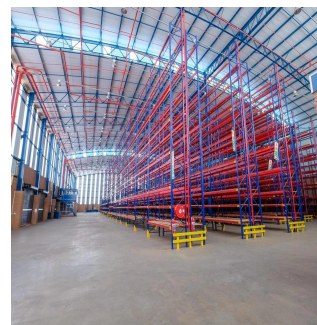

Cobertura

Aaa Grade Warehouse For Sale In Rosslyn

, , 0157,

PREÇO DE VENDA

USD 5645500.00

 8272 qm
  0 quartos
  0 quartos
  0 casas de banho

 0 pisos
  0 qm superfície terrestre
  0 espaços para automóveis

Dion Williams

Api Property Group

Sandton, South Africa - Hora local

+27 0795174743

AAA grade facility situated on a corner stand in the popular Rosslyn Industrial area within close proximity to major supply routes. Separate access points for receiving and dispatching goods which leaves no congestion. 6,000 sqm Warehouse area consisting of the following: - 10 sqm free stack height. - Loading/unloading areas with multiple roller shutter doors and four docking bays with dock levelers. - Control office for security and general administration. - Manager office with open plan area for additional staff. 1,122 sqm Office areas on 2 duplicate designed floors, each consisting of the following: - Boardroom - Four closed offices - Large open plan area for twelve workstations - Open plan filing/store room - Kitchen with store room - Ablution facilities (Ladies, gents & disabled separate - ladies ablutions has 2 showers and 190 lockers, gents ablutions has 83 lockers) - Server room in ground floor office area Additional facilities include: - Double volume reception/waiting area - 90 sqm canteen and separate "green" area seating 16 people - 500,000 litres reservoir for fire protection - Backup generator Security: - Separate security control room - Full access control - Twenty eight cameras all around the property - Biometrics access control on all gates and doors - Intercom system with reception at gate Parking: - 30 separate undercover parking for staff - Visitor's open parking bays - Demarcated disabled parking