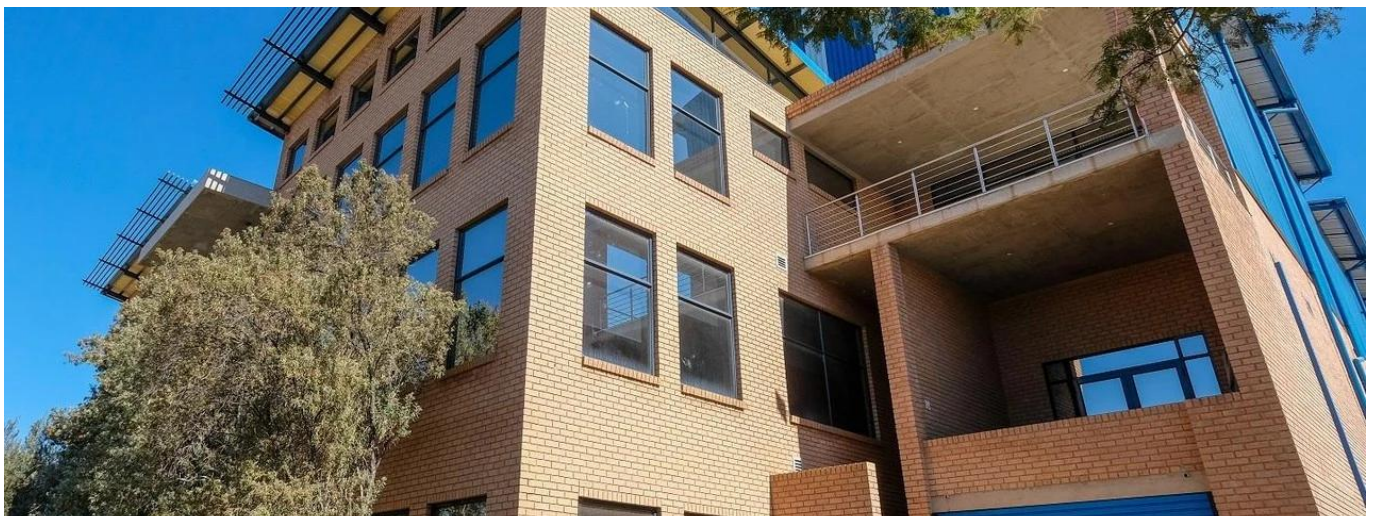

Cobertura

Aaa Grade Warehouse For Sale In Rosslyn

, , 0157,

PREÇO DE VENDA

\$ 5645500.00

 8272 qm
  0 quartos
  0 quartos
  0 casas de banho

 0 pisos
  0 qm superfície terrestre
  0 espaços para automóveis

Dion Williams

Api Property Group

Sandton, South Africa - Hora local

+27 0795174743

AAA grade facility situated on a corner stand in the popular Rosslyn Industrial area within close proximity to major supply routes. Separate access points for receiving and dispatching goods which leaves no congestion. 6,000 sqm Warehouse area consisting of the following: - 10 sqm free stack height. - Loading/unloading areas with multiple roller shutter doors and four docking bays with dock levelers. - Control office for security and general administration. - Manager office with open plan area for additional staff. 1,122 sqm Office areas on 2 duplicate designed floors, each consisting of the following: - Boardroom - Four closed offices - Large open plan area for twelve workstations - Open plan filing/store room - Kitchen with store room - Ablution facilities (Ladies, gents & disabled separate - ladies ablutions has 2 showers and 190 lockers, gents ablutions has 83 lockers) - Server room in ground floor office area Additional facilities include: - Double volume reception/waiting area - 90 sqm canteen and separate "green" area seating 16 people - 500,000 litres reservoir for fire protection - Backup generator Security: - Separate security control room - Full access control - Twenty eight cameras all around the property - Biometrics access control on all gates and doors - Intercom system with reception at gate Parking: - 30 separate undercover parking for staff - Visitor's open parking bays - Demarcated disabled parking