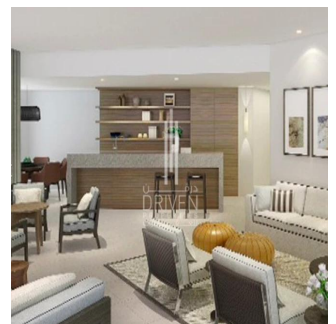

Cobertura

2 Bedroom Study Vida Residences Downtown Burj View

, , ,

PREÇO DE VENDA

USD 3100000.00

🏠 1378 qft

🛏️ 0 quartos

🛏️ 2 quartos

- Luxury serviced Apartment - High Floor - Unit Type: Corner Middle - View: Burj Khalifa and Boulevard - Kitchen: Semi Open & Fully Fitted

Dispon?vel Em: 01.01.1970

Ch?o: 4

Pavimentos: 4

Ano De Constru??o: 2017