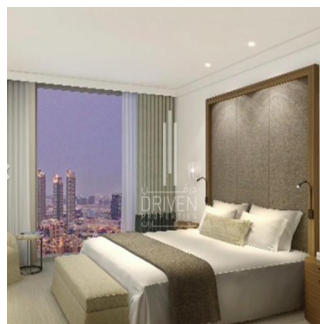

Cobertura

2 Bedroom Study Vida Residences Downtown Burj View

, , ,

PREÇO DE VENDA

USD 3100000.00

🏠 1378 qft

🛏️ 0 quartos

🛏️ 2 quartos

- Luxury serviced Apartment - High Floor - Unit Type: Corner Middle - View: Burj Khalifa and Boulevard - Kitchen: Semi Open & Fully Fitted

Dispon?vel Em: 01.01.1970

Ch?o: 4

Pavimentos: 4

Ano De Constru??o: 2017