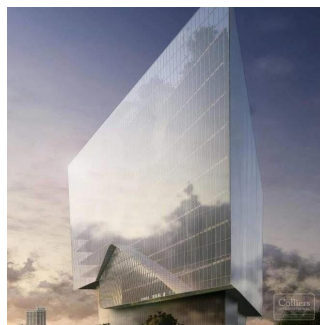

Cobertura

The Edge Office Building For Lease

Rivonia Rd, 70, 2196,

PREÇO DE ALUGUER MENSAL

\$ 398953.00

PREÇO DE VENDA

\$ 0.00

21248 qm 0 quartos 0 quartos 0 casas de banho

0 pisos 0 qm superfície terrestre 0 espaços para automóveis

Leon Schutz
 Real Estate Services Garden Route
 Oubai Golf Estate, South Africa - Hora local

📞 27 792130099

P-Grade 4 Star Green Rating office space available soon within the prime Sandton location. For more information on this property or properties in the area, contact one of our consultants. Features -Close to all amenities -4 Star Green Rating