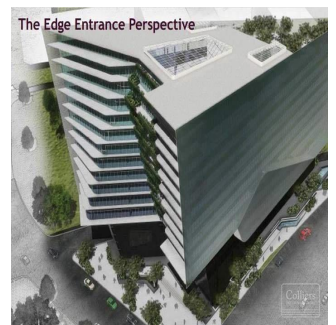

Cobertura

The Edge Office Building For Lease

Rivonia Rd, 70, 2196,

PREÇO DE ALUGUER MENSAL

\$ 398953.00

PREÇO DE VENDA

\$ 0.00

21248 qm 0 quartos 0 quartos 0 casas de banho

0 pisos 0 qm superfície terrestre 0 espaços para automóveis

Leon Schutz
 Real Estate Services Garden Route
 Oubai Golf Estate, South Africa - Hora local

📞 27 792130099

P-Grade 4 Star Green Rating office space available soon within the prime Sandton location. For more information on this property or properties in the area, contact one of our consultants. Features -Close to all amenities -4 Star Green Rating