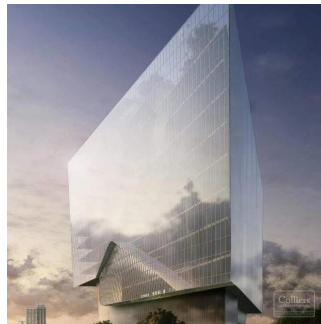

Cobertura

The Edge Office Building For Lease

Rivonia Rd, 70, 2196,

PREÇO DE ALUGUER MENSAL

USD 398953.00

PREÇO DE VENDA

USD 0.00

21248 qm 0 quartos 0 quartos 0 casas de banho

0 pisos 0 qm superfície terrestre 0 espaços para automóveis

Leon Schutz
 Real Estate Services Garden Route
 Oubai Golf Estate, South Africa - Hora local

📞 27 792130099

P-Grade 4 Star Green Rating office space available soon within the prime Sandton location. For more information on this property or properties in the area, contact one of our consultants. Features -Close to all amenities -4 Star Green Rating