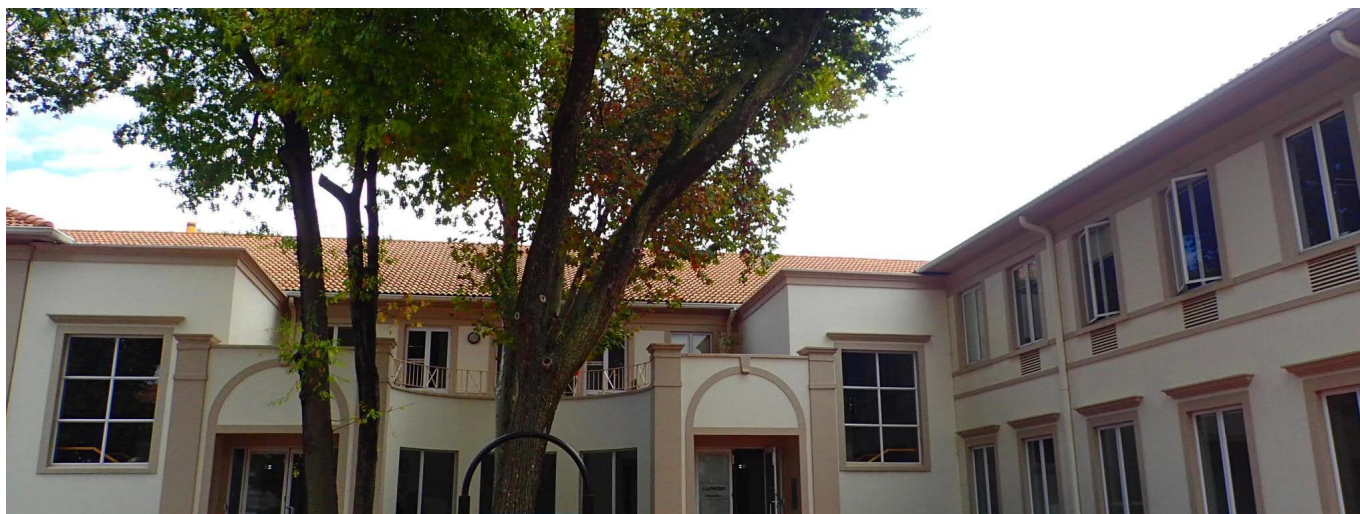

Cobertura

Prime Office Building For Lease In Hunts End Office Park

Espanha, Catalunha, Barcelona, , , 2196,

500 qm

0 quartos

0 quartos

0 casas de banho

0 pisos

0 qm superfície terrestre

0 espaços para automóveis

Leon Schutz

Real Estate Services Garden Route

Oubai Golf Estate, South Africa - Hora local

27 792130099

FOR LEASE Prime Office Building situated in Hunts End Office Park in Wierda Valley, within close proximity to Sandton City, Sandton Gautrain and other amenities