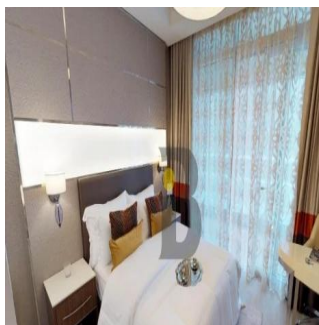

Cobertura

Luxury 1 Br Apartment Imperial Avenue Downtown

África do Sul, Gauteng, Joanesburgo, Burj Khalifa Blvd, , ,

PREÇO DE VENDA

\$ 1555000.00

- 876 qft
- 0 quartos
- 1 quartos
- 2 casas de banho
- 2 pisos
- 2 qft superfície terrestre
- 2 espaços para automóveis

New Agent Happy
New User To Company Test
United States - Hora local

54 23534346

1 Bed apartment High rise , Burj Khalifa view & canal view High quality interior finishing & flooring Fully fitted kitchen with white goods Fully fitted wardrobes Floor to ceiling glass windows for downtown view Good size washrooms Big balcony car parking Infinity swimming pool Gym, Jacuzzi