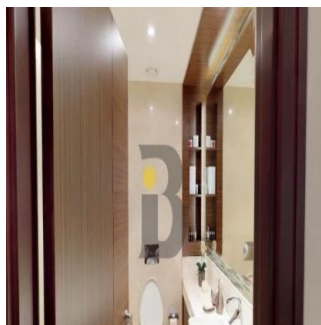

New Agent Happy
New User To Company Test
United States - Hora local

54 23534346

1 Bed apartment High rise , Burj Khalifa view & canal view High quality interior finishing & flooring Fully fitted kitchen with white goods Fully fitted wardrobes Floor to ceiling glass windows for downtown view Good size washrooms Big balcony car parking Infinity swimming pool Gym, Jacuzzi