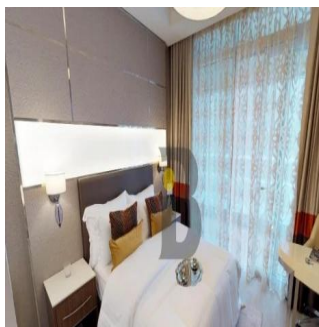

Cobertura

Luxury 1 Br Apartment Imperial Avenue Downtown

África do Sul, Gauteng, Joanesburgo, Burj Khalifa Blvd, , ,

PREÇO DE VENDA

USD 1555000.00

🏠 876 qft 🛏️ 0 quartos 🚗 1 quartos 🚿 2 casas de banho

🏗️ 2 pisos 📏 2 qft superfície terrestre 📄 2 espaços para automóveis

New Agent Happy

New User To Company Test

, United States - Hora local

54 23534346

1 Bed apartment High rise , Burj Khalifa view & canal view High quality interior finishing & flooring Fully fitted kitchen with white goods Fully fitted wardrobes Floor to ceiling glass windows for downtown view Good size washrooms Big balcony car parking Infinity swimming pool Gym, Jacuzzi