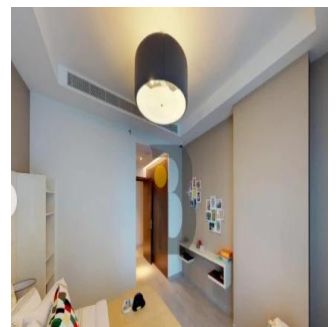

Cobertura

Luxury 1 Br Apartment Imperial Avenue Downtown

África do Sul, Gauteng, Joanesburgo, Burj Khalifa Blvd, , ,

PREÇO DE VENDA

USD 1555000.00

🏠 876 qft 🛏️ 0 quartos 🚗 1 quartos 🚿 2 casas de banho

🏗️ 2 pisos 📏 2 qft superfície terrestre 📄 2 espaços para automóveis

New Agent Happy

New User To Company Test

, United States - Hora local

54 23534346

1 Bed apartment High rise , Burj Khalifa view & canal view High quality interior finishing & flooring Fully fitted kitchen with white goods Fully fitted wardrobes Floor to ceiling glass windows for downtown view Good size washrooms Big balcony car parking Infinity swimming pool Gym, Jacuzzi

Dispon?vel Em: 01.01.1970

Ch?o: 4 Pavimentos: 4 Ano De Constru??o: 2017 Espa?os Para Autom?veis: 4 Ano De Constru??o: 2017 Tipo: Escrit?rio

Imperial Avenue Downtown the most luxurious project in Burj Khalifa vicinity. Developer Shapoorji properties.