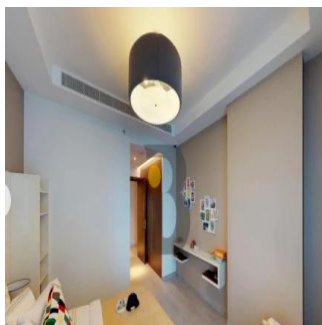

Cobertura

Luxury 1 Br Apartment Imperial Avenue Downtown

África do Sul, Gauteng, Joanesburgo, Burj Khalifa Blvd, , ,

PREÇO DE VENDA

\$ 1555000.00

- 876 qft
- 0 quartos
- 1 quartos
- 2 casas de banho
- 2 pisos
- 2 qft superfície terrestre
- 2 espaços para automóveis

New Agent Happy
New User To Company Test
United States - Hora local

54 23534346

1 Bed apartment High rise , Burj Khalifa view & canal view High quality interior finishing & flooring Fully fitted kitchen with white goods Fully fitted wardrobes Floor to ceiling glass windows for downtown view Good size washrooms Big balcony car parking Infinity swimming pool Gym, Jacuzzi

Dispon?vel Em: 01.01.1970

Ch?o: 4 Pavimentos: 4 Ano De Constru??o: 2017 Espa?os Para Autom?veis: 4 Ano De Constru??o: 2017 Tipo: Escrit?rio

Imperial Avenue Downtown the most luxurious project in Burj Khalifa vicinity. Developer Shapoorji properties.