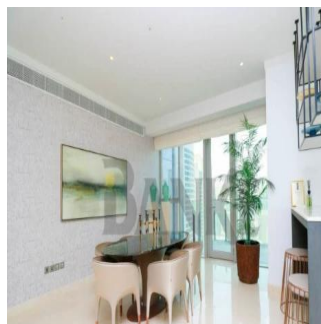

Full Panoramic Views of the Marina, Emirates Golf Course and Emirates Hills. .

Dispon?vel Em: 01.01.1970

Ch?o: 4

Pavimentos: 4

Ano De Constru??o: 2017

Espa?os Para Autom?veis: 4

Ano De Constru??o: 2017

Tipo: Escrit?rio