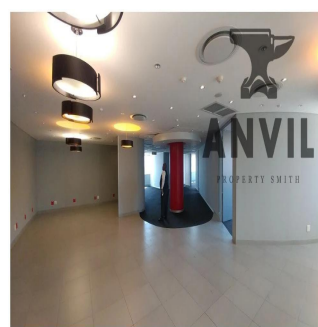

0 pisos 0 qm superfície terrestre 0 espaços para automóveis

Jessica Oosthuizen

Space Online Group

Johannesburg, South Africa - Hora local

27 72 781 1878

1 Protea Place is a new commercial office building situated in the heart of Sandton CBD. This first class office building is suitably located near the Gautrain & BRT Stations as well as Benmore Gardens Shopping Centre. First floor office space in an ideal location in the heart of Sandton. Just around the corner from 24 Central, and the "Banking Node" of Sandton.