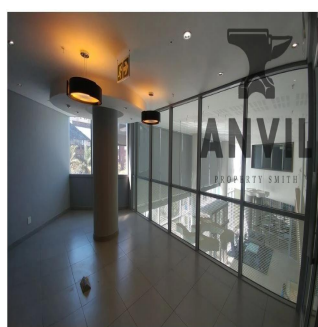

0 pisos 0 qm superfície terrestre 0 espaços para automóveis

Jessica Oosthuizen

Space Online Group

Johannesburg, South Africa - Hora local

27 72 781 1878

1 Protea Place is a new commercial office building situated in the heart of Sandton CBD. This first class office building is suitably located near the Gautrain & BRT Stations as well as Benmore Gardens Shopping Centre. First floor office space in an ideal location in the heart of Sandton. Just around the corner from 24 Central, and the "Banking Node" of Sandton.