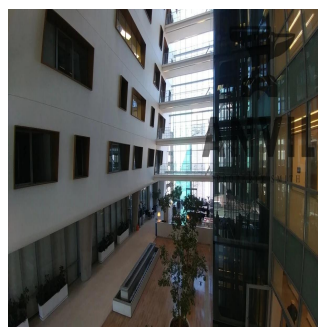

0 pisos 0 qm superfície terrestre 0 espaços para automóveis

Jessica Oosthuizen

Space Online Group

Johannesburg, South Africa - Hora local

27 72 781 1878

1 Protea Place is a new commercial office building situated in the heart of Sandton CBD. This first class office building is suitably located near the Gautrain & BRT Stations as well as Benmore Gardens Shopping Centre. First floor office space in an ideal location in the heart of Sandton. Just around the corner from 24 Central, and the "Banking Node" of Sandton.