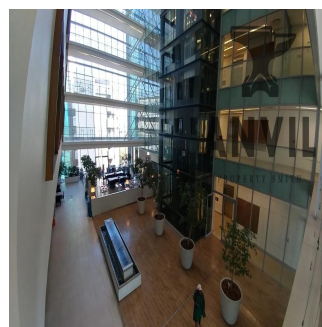

0 pisos 0 qm superfície terrestre 0 espaços para automóveis

Jessica Oosthuizen

Space Online Group

Johannesburg, South Africa - Hora local

27 72 781 1878

1 Protea Place is a new commercial office building situated in the heart of Sandton CBD. This first class office building is suitably located near the Gautrain & BRT Stations as well as Benmore Gardens Shopping Centre. First floor office space in an ideal location in the heart of Sandton. Just around the corner from 24 Central, and the "Banking Node" of Sandton.