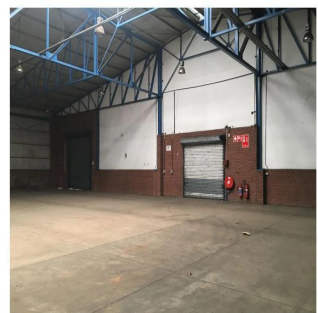

0 pisos 0 qm superfície terrestre 0 espaços para automóveis

**Llave Bienes Raices**  
Llave Bienes Raices  
Ciudad de México, Mexico - Hora local

+52 55 5350 1150

POMONA PRIME WAREHOUSE LOCATED ON POMONA ROAD CLOSE TO OR TAMBO Prime located warehouse close to R21 and on Pomona Rd with access to other main arterial roads Factory consists of 1124 sqm Dispatch office on factory floor Dispatch door access onto ramped loading platform Air conditioned office Natural light Extra 94 sqm Cold room included if required 24 hour security Paved yard of 675 sqm Additional 300 sqm of yard available if required.