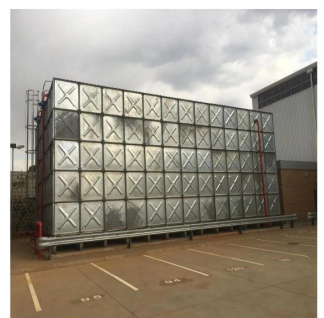

0 pisos 0 qm superfície terrestre 0 espaços para automóveis

**Llave Bienes Raices**  
Llave Bienes Raices  
Ciudad de México, Mexico - Hora local

+52 55 5350 1150

NEW STATE OF THE ART LOGISTIC WAREHOUSE POMONA Warehouse 3874 sqm Office on two floors 487 sqm Separate ladies and gents toilets and separate handicapped facility as well. Balconies and foyer as well as wheel chair friendly access to building 3 x dock levelers with 6 m roller doors state of the art fire detection system and sprinkler system. turning circle for large trucks and ample parking 24 hour security