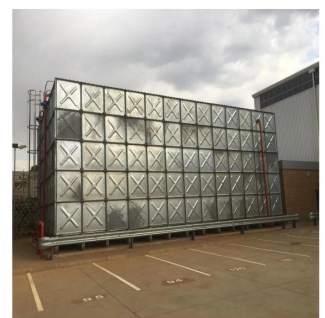

0 pisos 0 qm superfície terrestre 0 espaços para automóveis

**Llave Bienes Raices**

Llave Bienes Raices

Ciudad de México, Mexico - Hora local

+52 55 5350 1150

NEW STATE OF THE ART LOGISTIC WAREHOUSE POMONA Warehouse 3874 sqm Office on two floors 487 sqm Separate ladies and gents toilets and separate handicapped facility as well. Balconies and foyer as well as wheel chair friendly access to building 3 x dock levelers with 6 m roller doors state of the art fire detection system and sprinkler system. turning circle for large trucks and ample parking 24 hour security