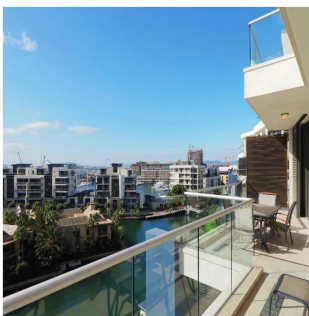

## 2 Bedroom Apartment For Rent In An Exclusive Estate In Waterfront

África do Sul, Cabo Ocidental, Cidade do Cabo, , , 8001,

PREÇO DE ALUGUER MENSAL

**\$ 4200.00**

PREÇO DE VENDA

**\$ 0.00**

🏠 146 qm    🛏️ 4 quartos    🚗 2 quartos    🚿 2 casas de banho

🏠 2 pisos    📏 2 qm superfície terrestre    🚗 2 espaços para automóveis

**Johannes Lategan**

Village N Life Realty

Cape Town, South Africa - Hora local

+27 825541741

GEM OF JULIETTE This stylish gem is situated in the heart of the exclusive Marina Estate. The unit is elevated with phenomenal views and comes with an open plan kitchen, living/dining area which leads onto a spacious balcony with awesome majestic views. Both en-suite bedrooms opens on to the balcony area. The estate is within walking distance of the famous V&A Waterfront which, has a wide selection of restaurants and entertainment. The Waterfront Marina offers access to 5 communal pools; gymnasium and 24/7 security.