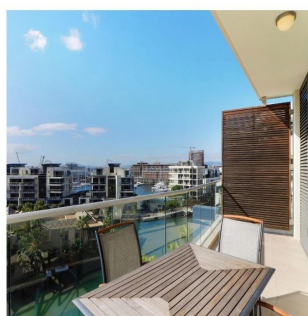

## 2 Bedroom Apartment For Rent In An Exclusive Estate In Waterfront

África do Sul, Cabo Ocidental, Cidade do Cabo, , , 8001,

PREÇO DE ALUGUER MENSAL

**\$ 4200.00**

PREÇO DE VENDA

**\$ 0.00**

🏠 146 qm    🛏️ 4 quartos    🚗 2 quartos    🚿 2 casas de banho

🏠 2 pisos    📏 2 qm superfície terrestre    🚗 2 espaços para automóveis

**Johannes Lategan**

Village N Life Realty

Cape Town, South Africa - Hora local

+27 825541741

GEM OF JULIETTE This stylish gem is situated in the heart of the exclusive Marina Estate. The unit is elevated with phenomenal views and comes with an open plan kitchen, living/dining area which leads onto a spacious balcony with awesome majestic views. Both en-suite bedrooms opens on to the balcony area. The estate is within walking distance of the famous V&A Waterfront which, has a wide selection of restaurants and entertainment. The Waterfront Marina offers access to 5 communal pools; gymnasium and 24/7 security.