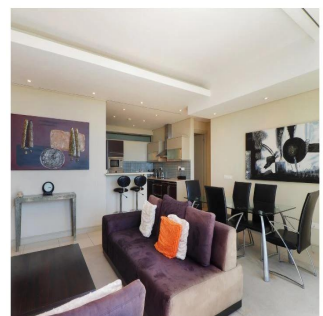

## 2 Bedroom Apartment For Rent In An Exclusive Estate In Waterfront

África do Sul, Cabo Ocidental, Cidade do Cabo, , , 8001,

PREÇO DE ALUGUER MENSAL

**\$ 4200.00**

PREÇO DE VENDA

**\$ 0.00**

🏠 146 qm    🛏️ 4 quartos    🚗 2 quartos    🚿 2 casas de banho

🏠 2 pisos    📏 2 qm superfície terrestre    🚗 2 espaços para automóveis

**Johannes Lategan**

Village N Life Realty

Cape Town, South Africa - Hora local

+27 825541741

GEM OF JULIETTE This stylish gem is situated in the heart of the exclusive Marina Estate. The unit is elevated with phenomenal views and comes with an open plan kitchen, living/dining area which leads onto a spacious balcony with awesome majestic views. Both en-suite bedrooms opens on to the balcony area. The estate is within walking distance of the famous V&A Waterfront which, has a wide selection of restaurants and entertainment. The Waterfront Marina offers access to 5 communal pools; gymnasium and 24/7 security.