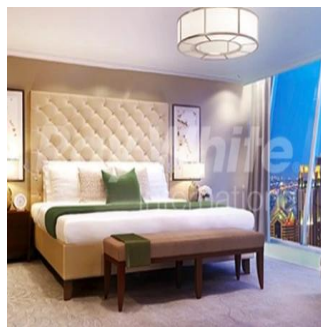

Joelle McMaster

Luxliv Property Group
Centurion, South Africa - Hora local

27 83 384 0618

A slice of luxury. Ray White International takes you inside one of the Downtown's most serene properties. 2 Bedroom plus maidsroom on high floor. Series 02 above 50th floor.