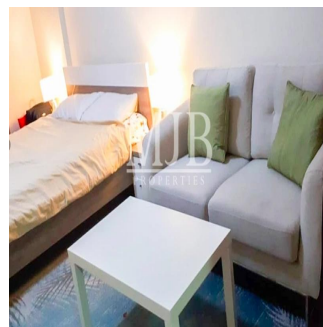

Cobertura

Spacious Studio In Plaza Residence Jvc

Maurícia, Savanne District, Bel Ombre, , ,

PREÇO DE VENDA

\$ 399999.00

- 🏠 488 qft
- 🛏️ 0 quartos
- 🛏️ 1 quartos
- 🚿 1 casas de banho
- 🏠 1 pisos
- 📏 1 qft superfície terrestre
- 🚗 1 espaços para automóveis

Pete Parker
 Prkk
 Vancouver, Canada - Hora local

[📞 598 3453645645](tel:5983453645645)

MJB Properties is pleased to offer this Spacious Studio In Plaza Residence -JVC Property Descriptions: Balcony Vacant on Transfer Basement parking for each apartment Beautiful Garden Fun Children's play areas State of Art Swimming Pool Quality Kitchen Cabinets and Wardrobes Security in the building Forebode quality finishing Spanish Style Building Studio With Nice View Famous Grocery And Laundry In Same Building

Dispon?vel Em: 01.01.1970

Ch?o: 4 Pavimentos: 4 Ano De Constru??o: 2017 Espa?os Para Autom?veis: 4 Ano De Constru??o: 2017 Tipo: Escrit?rio

Plaza Residences is situated at Jumeirah Village Circle. The residential project comes in spacious studio, one, two, three bedroom and duplexes that creates a harmonious community and recreational areas, basement parking for each apartment, gardens and many others.