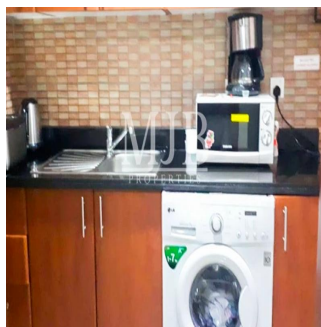

Cobertura

Spacious Studio In Plaza Residence Jvc

Maurícia, Savanne District, Bel Ombre, , ,

PREÇO DE VENDA

\$ 399999.00

- 🏠 488 qft
- 🛏️ 0 quartos
- 🛏️ 1 quartos
- 🚿 1 casas de banho
- 🏠 1 pisos
- 📏 1 qft superfície terrestre
- 🚗 1 espaços para automóveis

Pete Parker
 Prkk
 Vancouver, Canada - Hora local

[📞 598 3453645645](tel:5983453645645)

MJB Properties is pleased to offer this Spacious Studio In Plaza Residence -JVC Property Descriptions: Balcony Vacant on Transfer Basement parking for each apartment Beautiful Garden Fun Children's play areas State of Art Swimming Pool Quality Kitchen Cabinets and Wardrobes Security in the building Forebode quality finishing Spanish Style Building Studio With Nice View Famous Grocery And Laundry In Same Building