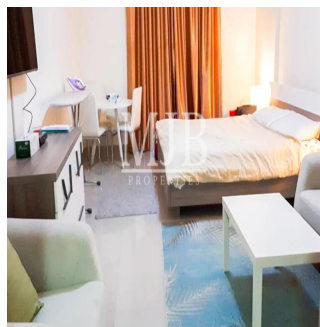

Cobertura

Spacious Studio In Plaza Residence Jvc

Maurícia, Savanne District, Bel Ombre, , ,

PREÇO DE VENDA

USD 399999.00

- 488 qft
- 0 quartos
- 1 quartos
- 1 casas de banho
- 1 pisos
- 1 qft superfície terrestre
- 1 espaços para automóveis

Pete Parker
 Prkk
 Vancouver, Canada - Hora local

598 3453645645

MJB Properties is pleased to offer this Spacious Studio In Plaza Residence -JVC Property Descriptions: Balcony Vacant on Transfer Basement parking for each apartment Beautiful Garden Fun Children's play areas State of Art Swimming Pool Quality Kitchen Cabinets and Wardrobes Security in the building Forebode quality finishing Spanish Style Building Studio With Nice View Famous Grocery And Laundry In Same Building

Dispon?vel Em: 01.01.1970

Ch?o: 4 Pavimentos: 4 Ano De Constru??o: 2017 Espa?os Para Autom?veis: 4 Ano De Constru??o: 2017 Tipo: Escrit?rio

Plaza Residences is situated at Jumeirah Village Circle. The residential project comes in spacious studio, one, two, three bedroom and duplexes that creates a harmonious community and recreational areas, basement parking for each apartment, gardens and many others.