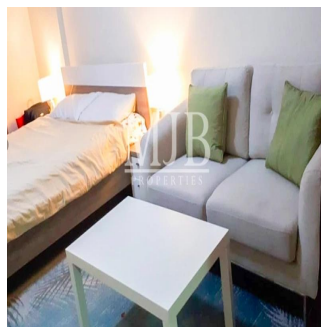

Cobertura

Spacious Studio In Plaza Residence Jvc

Maurícia, Savanne District, Bel Ombre, , ,

PREÇO DE VENDA

USD 399999.00

- 488 qft
- 0 quartos
- 1 quartos
- 1 casas de banho
- 1 pisos
- 1 qft superfície terrestre
- 1 espaços para automóveis

Pete Parker
 Prkk
 Vancouver, Canada - Hora local

598 3453645645

MJB Properties is pleased to offer this Spacious Studio In Plaza Residence -JVC Property Descriptions: Balcony Vacant on Transfer Basement parking for each apartment Beautiful Garden Fun Children's play areas State of Art Swimming Pool Quality Kitchen Cabinets and Wardrobes Security in the building Forebode quality finishing Spanish Style Building Studio With Nice View Famous Grocery And Laundry In Same Building

Dispon?vel Em: 01.01.1970

Ch?o: 4 Pavimentos: 4 Ano De Constru??o: 2017 Espa?os Para Autom?veis: 4 Ano De Constru??o: 2017 Tipo: Escrit?rio

Plaza Residences is situated at Jumeirah Village Circle. The residential project comes in spacious studio, one, two, three bedroom and duplexes that creates a harmonious community and recreational areas, basement parking for each apartment, gardens and many others.