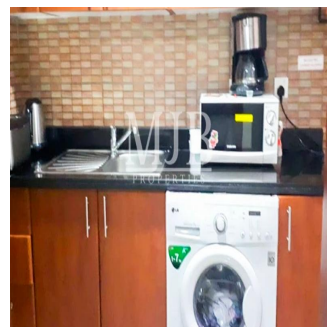

Pete Parker
 Prkk
 Vancouver, Canada - Hora local

598 3453645645

MJB Properties is pleased to offer this Spacious Studio In Plaza Residence -JVC Property Descriptions: Balcony Vacant on Transfer Basement parking for each apartment Beautiful Garden Fun Children's play areas State of Art Swimming Pool Quality Kitchen Cabinets and Wardrobes Security in the building Forebode quality finishing Spanish Style Building Studio With Nice View Famous Grocery And Laundry In Same Building