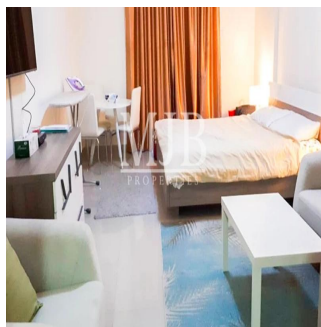

Cobertura

Spacious Studio In Plaza Residence Jvc

Maurícia, Savanne District, Bel Ombre, , ,

PREÇO DE VENDA

\$ 399999.00

- 🏠 488 qft
- 🛏️ 0 quartos
- 🛏️ 1 quartos
- 🚿 1 casas de banho
- 🏠 1 pisos
- 📏 1 qft superfície terrestre
- 🚗 1 espaços para automóveis

Pete Parker
 Prkk
 Vancouver, Canada - Hora local

[📞 598 3453645645](tel:5983453645645)

MJB Properties is pleased to offer this Spacious Studio In Plaza Residence -JVC Property Descriptions: Balcony Vacant on Transfer Basement parking for each apartment Beautiful Garden Fun Children's play areas State of Art Swimming Pool Quality Kitchen Cabinets and Wardrobes Security in the building Forebode quality finishing Spanish Style Building Studio With Nice View Famous Grocery And Laundry In Same Building

Dispon?vel Em: 01.01.1970

Ch?o: 4 Pavimentos: 4 Ano De Constru??o: 2017 Espa?os Para Autom?veis: 4 Ano De Constru??o: 2017 Tipo: Escrit?rio

Plaza Residences is situated at Jumeirah Village Circle. The residential project comes in spacious studio, one, two, three bedroom and duplexes that creates a harmonious community and recreational areas, basement parking for each apartment, gardens and many others.