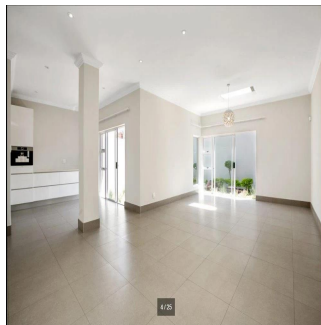

 **234 986543223**

-  870 qm
-  9 quartos
-  4 quartos
-  5 casas de banho
-  5 pisos
-  5 qm superfície terrestre
-  5 espaços para automóveis

IMPRESSIVE 4 BEDROOM FAMILY HOME Flawless design with a neutral colour palette this single storey spectacular family home offers a setting with vistas of trees and stunning landscaped garden and water features. Clean lines characterize the modern fluidity allowing easy comfortable indoor/outdoor entertaining with bar on an extensive covered patio to sparkling pool and tennis court. Modern open plan kitchen and separate scullery and pantry with top quality finishes, central island, built-in coffee machine, integrated fridge/freezer and walk in fridge. 4 bedrooms are on the east wing with sliding doors opening to the garden. The master suite has a full bathroom, double shower and walking in dressing room. Security comprises of state of the art alarm system connected to mobile devices, CCTV, high perimeter walls with electric fencing, beams and double electric gates. Double automated garage, double carport and staff accommodation. The property also has a separate complete 2 bed cottage with separate entrance. Positioned on a large stand to maximize building this property presents a rare opportunity to realize one's own trophy home. In close proximity to Hyde Park Shopping Centre and available immediately!