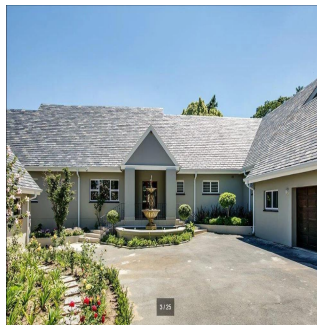

Cobertura

Impressive 4 Bedroom Family House For Rent In Hyde Park

Maldivas, Soneva Jani, Hangnaameedhoo, 2nd Rd, , 2196,

PREÇO DE ALUGUER MENSAL

USD 5466.00

PREÇO DE VENDA

USD 0.00

Ty Bello
Tttytr
Abuja, Nigeria - Hora local

 **234 986543223**

-  870 qm
-  9 quartos
-  4 quartos
-  5 casas de banho
-  5 pisos
-  5 qm superfície terrestre
-  5 espaços para automóveis

IMPRESSIVE 4 BEDROOM FAMILY HOME Flawless design with a neutral colour palette this single storey spectacular family home offers a setting with vistas of trees and stunning landscaped garden and water features. Clean lines characterize the modern fluidity allowing easy comfortable indoor/outdoor entertaining with bar on an extensive covered patio to sparkling pool and tennis court. Modern open plan kitchen and separate scullery and pantry with top quality finishes, central island, built-in coffee machine, integrated fridge/freezer and walk in fridge. 4 bedrooms are on the east wing with sliding doors opening to the garden. The master suite has a full bathroom, double shower and walking in dressing room. Security comprises of state of the art alarm system connected to mobile devices, CCTV, high perimeter walls with electric fencing, beams and double electric gates. Double automated garage, double carport and staff accommodation. The property also has a separate complete 2 bed cottage with separate entrance. Positioned on a large stand to maximize building this property presents a rare opportunity to realize one's own trophy home. In close proximity to Hyde Park Shopping Centre and available immediately!