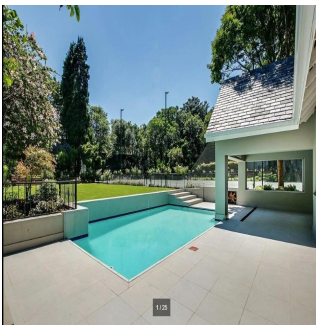

Cobertura

Impressive 4 Bedroom Family House For Rent In Hyde Park

Maldivas, Soneva Jani, Hangnaameedhoo, 2nd Rd, , 2196,

PREÇO DE ALUGUER MENSAL

USD 5466.00

PREÇO DE VENDA

USD 0.00

Ty Bello
Tttytr
Abuja, Nigeria - Hora local

 **234 986543223**

-  870 qm
-  9 quartos
-  4 quartos
-  5 casas de banho
-  5 pisos
-  5 qm superfície terrestre
-  5 espaços para automóveis

IMPRESSIVE 4 BEDROOM FAMILY HOME Flawless design with a neutral colour palette this single storey spectacular family home offers a setting with vistas of trees and stunning landscaped garden and water features. Clean lines characterize the modern fluidity allowing easy comfortable indoor/outdoor entertaining with bar on an extensive covered patio to sparkling pool and tennis court. Modern open plan kitchen and separate scullery and pantry with top quality finishes, central island, built-in coffee machine, integrated fridge/freezer and walk in fridge. 4 bedrooms are on the east wing with sliding doors opening to the garden. The master suite has a full bathroom, double shower and walking in dressing room. Security comprises of state of the art alarm system connected to mobile devices, CCTV, high perimeter walls with electric fencing, beams and double electric gates. Double automated garage, double carport and staff accommodation. The property also has a separate complete 2 bed cottage with separate entrance. Positioned on a large stand to maximize building this property presents a rare opportunity to realize one's own trophy home. In close proximity to Hyde Park Shopping Centre and available immediately!

Serviços Ao Ar Livre

Segurança 24 horas	Varanda	Totalmente vedado	Garagem
Jardim paisagístico	Piscina	Campo de ténis	