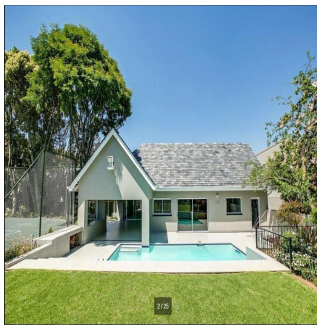

Cobertura

Impressive 4 Bedroom Family House For Rent In Hyde Park

Maldivas, Soneva Jani, Hangnaameedhoo, 2nd Rd, , 2196,

PREÇO DE ALUGUER MENSAL

USD 5466.00

PREÇO DE VENDA

USD 0.00

Ty Bello
Tttytr
Abuja, Nigeria - Hora local

 **234 986543223**

-  870 qm
-  9 quartos
-  4 quartos
-  5 casas de banho
-  5 pisos
-  5 qm superfície terrestre
-  5 espaços para automóveis

IMPRESSIVE 4 BEDROOM FAMILY HOME Flawless design with a neutral colour palette this single storey spectacular family home offers a setting with vistas of trees and stunning landscaped garden and water features. Clean lines characterize the modern fluidity allowing easy comfortable indoor/outdoor entertaining with bar on an extensive covered patio to sparkling pool and tennis court. Modern open plan kitchen and separate scullery and pantry with top quality finishes, central island, built-in coffee machine, integrated fridge/freezer and walk in fridge. 4 bedrooms are on the east wing with sliding doors opening to the garden. The master suite has a full bathroom, double shower and walking in dressing room. Security comprises of state of the art alarm system connected to mobile devices, CCTV, high perimeter walls with electric fencing, beams and double electric gates. Double automated garage, double carport and staff accommodation. The property also has a separate complete 2 bed cottage with separate entrance. Positioned on a large stand to maximize building this property presents a rare opportunity to realize one's own trophy home. In close proximity to Hyde Park Shopping Centre and available immediately!