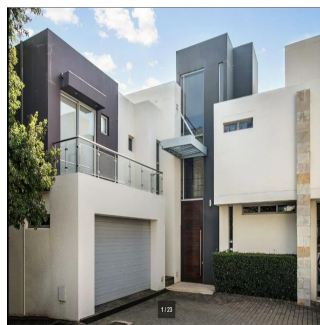

Cobertura

4 Bedroom Townhouse For Rent In Hyde Park

Espanha, Andaluzia, Benalmádena, , , 2196,

PREÇO DE ALUGUER MENSAL

\$ 6156.00

PREÇO DE VENDA

\$ 0.00

- 550 qm
- 8 quartos
- 4 quartos
- 4 casas de banho
- 4 pisos
- 4 qm superfície terrestre
- 4 espaços para automóveis

Ty Bello
 Tttytr
 Abuja, Nigeria - Hora local

234 986543223

FUTURE CLASSIC Modern, spacious and light-filled spaces flow easily and are accented with stone and glass in a warm, neutral palette. Furnished in a contemporary style with a restrained elegance and a luxe feel. Formal lounge with a gas fireplace, double volume living room and a spacious dining room all lead out to the patio and garden. Fitted gas BBQ on the patio makes for effortless outdoor entertaining overlooking the established garden and pool with a soothing water-feature. Served by a state-of-the-art kitchen with top quality appliances and staff suite. Upstairs are 4 bedrooms all en-suite with air-conditioning and under carpet heating and a spacious pyjama lounge, all secured by a safe haven. Special features include; polished Travertine floors, bespoke fittings and finishes, air-conditioning and heating, central vacuuming system, fitted sound system and a 24 hour guard. Hyde Park is centrally located to some of the best private and public schools in Johannesburg; Hyde Park High, Roedean, French School, St David's, St Johns to name a few and is close to a variety of shopping centres such as Hyde Park Corner, Sandton City, Illovo precinct and Melrose Arch.