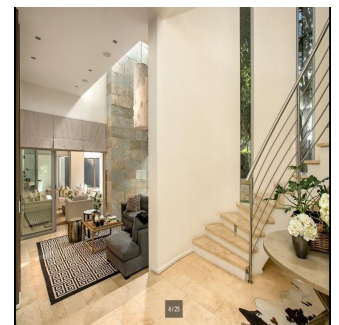

Cobertura

4 Bedroom Townhouse For Rent In Hyde Park

Espanha, Andaluzia, Benalmádena, , , 2196,

PREÇO DE ALUGUER MENSAL

\$ 6156.00

PREÇO DE VENDA

\$ 0.00

- 550 qm
- 8 quartos
- 4 quartos
- 4 casas de banho
- 4 pisos
- 4 qm superfície terrestre
- 4 espaços para automóveis

Ty Bello
 Tttytr
 Abuja, Nigeria - Hora local

234 986543223

FUTURE CLASSIC Modern, spacious and light-filled spaces flow easily and are accented with stone and glass in a warm, neutral palette. Furnished in a contemporary style with a restrained elegance and a luxe feel. Formal lounge with a gas fireplace, double volume living room and a spacious dining room all lead out to the patio and garden. Fitted gas BBQ on the patio makes for effortless outdoor entertaining overlooking the established garden and pool with a soothing water-feature. Served by a state-of-the-art kitchen with top quality appliances and staff suite. Upstairs are 4 bedrooms all en-suite with air-conditioning and under carpet heating and a spacious pyjama lounge, all secured by a safe haven. Special features include; polished Travertine floors, bespoke fittings and finishes, air-conditioning and heating, central vacuuming system, fitted sound system and a 24 hour guard. Hyde Park is centrally located to some of the best private and public schools in Johannesburg; Hyde Park High, Roedean, French School, St David's, St Johns to name a few and is close to a variety of shopping centres such as Hyde Park Corner, Sandton City, Illovo precinct and Melrose Arch.