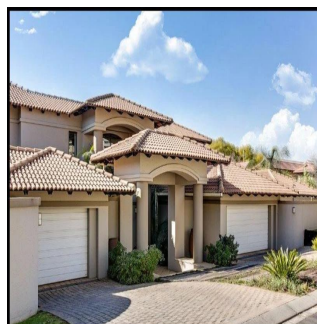

Cobertura

Beautiful 4 Bedroom House For Rent In Morningside

África do Sul, Cabo Ocidental, Baía Plettenberg, W Rd S, , 2057,

PREÇO DE ALUGUER MENSAL

\$ 7279.00

PREÇO DE VENDA

\$ 0.00

 900 qm  8 quartos  4 quartos  4 casas de banho

 4 pisos  4 qm superfície terrestre  4 espaços para automóveis

Ty Bello

Tttytr

Abuja, Nigeria - Hora local

234 986543223

UNRIVALLED LIVING IN PRESTIGIOUS CLOUDS END This beautiful home is located on the largest stand in the sought after Clouds End. There are 4 well-proportioned bedrooms, with the master being a suite. There is a built in study/library downstairs and an underground basement that can be used as a cinema. Back-up generator, piped surround sound and walk in cold room complete the value proposition. Security is unrivalled with 24hr guards, dedicated car patrol in the complex, high perimeter walls with 2 meter electric fencing, CCTV, and high end alarm system. Convenience is assured with shopping and entertainment just 2 minutes away. Schools in close proximity include Crawford, St Stithians, King Davids, Redhill, Bressure House, British International School and the French School.