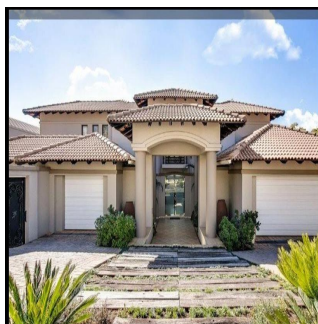

Cobertura

Beautiful 4 Bedroom House For Rent In Morningside

África do Sul, Cabo Ocidental, Baía Plettenberg, W Rd S, , 2057,

PREÇO DE ALUGUER MENSAL

\$ 7279.00

PREÇO DE VENDA

\$ 0.00

 900 qm  8 quartos  4 quartos  4 casas de banho

 4 pisos  4 qm superfície terrestre  4 espaços para automóveis

Ty Bello

Tttytr

Abuja, Nigeria - Hora local

234 986543223

UNRIVALLED LIVING IN PRESTIGIOUS CLOUDS END This beautiful home is located on the largest stand in the sought after Clouds End. There are 4 well-proportioned bedrooms, with the master being a suite. There is a built in study/library downstairs and an underground basement that can be used as a cinema. Back-up generator, piped surround sound and walk in cold room complete the value proposition. Security is unrivalled with 24hr guards, dedicated car patrol in the complex, high perimeter walls with 2 meter electric fencing, CCTV, and high end alarm system. Convenience is assured with shopping and entertainment just 2 minutes away. Schools in close proximity include Crawford, St Stithians, King Davids, Redhill, Bressure House, British International School and the French School.