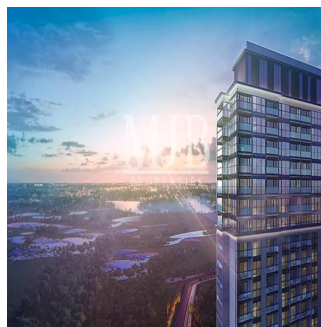

# Luxury 2 Bedroom Apartment Sobha Creek Vistas

Espanha, Andaluzia, Atalaya Isdabe, Al Meydan Rd, 11, ,

PREÇO DE VENDA

**\$ 792000.00**

792 qft    0 quartos    1 quartos    1 casas de banho

1 pisos    1 qft superfície terrestre    1 espaços para automóveis

**Pete Parker**  
 Prkk  
 Vancouver, Canada - Hora local

598 3453645645

MMJB Properties proudly offer you this world class Sobha Signature quality luxury apartments in the heart of MBR City; Sobha Creek Vistas. The project promises unobstructed panoramic views of iconic landmarks in the vicinity of the project, especially enjoyable from the highest perches of Creek Vistas. 1 and 2 bedroom apartments featuring amenities that will leave residents comfortable and relaxed throughout the day. With spacious balconies and floor-to-ceiling windows that offer the best views of the city, Through world-class finishing, smart layouts, state-of-the-art kitchens, elegantly accented bathrooms, parking space, 24-hour security, card-controlled access and a drop-off driveway entry.