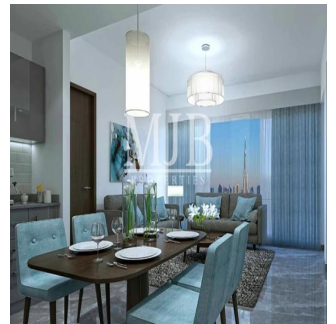

Cobertura

Luxury 2 Bedroom Apartment Sobha Creek Vistas

Espanha, Andaluzia, Atalaya Isdabe, Al Meydan Rd, 11, ,

PREÇO DE VENDA

USD 792000.00

792 qft 0 quartos 1 quartos 1 casas de banho

1 pisos 1 qft superfície terrestre 1 espaços para automóveis

Pete Parker

Prkk

Vancouver, Canada - Hora local

598 3453645645

MMJB Properties proudly offer you this world class Sobha Signature quality luxury apartments in the heart of MBR City; Sobha Creek Vistas. The project promises unobstructed panoramic views of iconic landmarks in the vicinity of the project, especially enjoyable from the highest perches of Creek Vistas. 1 and 2 bedroom apartments featuring amenities that will leave residents comfortable and relaxed throughout the day. With spacious balconies and floor-to-ceiling windows that offer the best views of the city, Through world-class finishing, smart layouts, state-of-the-art kitchens, elegantly accented bathrooms, parking space, 24-hour security, card-controlled access and a drop-off driveway entry.