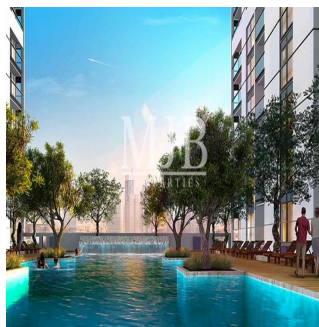

# Luxury 2 Bedroom Apartment Sobha Creek Vistas

Espanha, Andaluzia, Atalaya Isdabe, Al Meydan Rd, 11, ,

PREÇO DE VENDA

**\$ 792000.00**

792 qft    0 quartos    1 quartos    1 casas de banho

1 pisos    1 qft superfície terrestre    1 espaços para automóveis

**Pete Parker**  
 Prkk  
 Vancouver, Canada - Hora local

598 3453645645

MMJB Properties proudly offer you this world class Sobha Signature quality luxury apartments in the heart of MBR City; Sobha Creek Vistas. The project promises unobstructed panoramic views of iconic landmarks in the vicinity of the project, especially enjoyable from the highest perches of Creek Vistas. 1 and 2 bedroom apartments featuring amenities that will leave residents comfortable and relaxed throughout the day. With spacious balconies and floor-to-ceiling windows that offer the best views of the city, Through world-class finishing, smart layouts, state-of-the-art kitchens, elegantly accented bathrooms, parking space, 24-hour security, card-controlled access and a drop-off driveway entry.