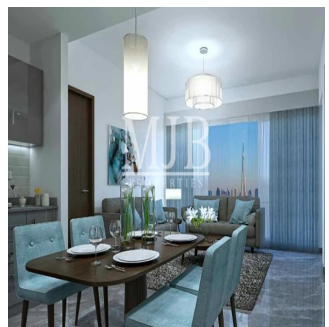

# Luxury 2 Bedroom Apartment Sobha Creek Vistas

Espanha, Andaluzia, Atalaya Isdabe, Al Meydan Rd, 11, ,

PREÇO DE VENDA

**\$ 792000.00**

792 qft    0 quartos    1 quartos    1 casas de banho

1 pisos    1 qft superfície terrestre    1 espaços para automóveis

**Pete Parker**  
 Prkk  
 Vancouver, Canada - Hora local

598 3453645645

MMJB Properties proudly offer you this world class Sobha Signature quality luxury apartments in the heart of MBR City; Sobha Creek Vistas. The project promises unobstructed panoramic views of iconic landmarks in the vicinity of the project, especially enjoyable from the highest perches of Creek Vistas. 1 and 2 bedroom apartments featuring amenities that will leave residents comfortable and relaxed throughout the day. With spacious balconies and floor-to-ceiling windows that offer the best views of the city, Through world-class finishing, smart layouts, state-of-the-art kitchens, elegantly accented bathrooms, parking space, 24-hour security, card-controlled access and a drop-off driveway entry.