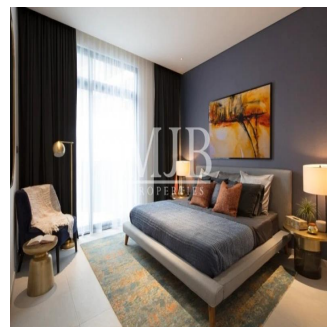

MJB Properties proudly presents Beverly Residence in District 13, Jumeirah Village Circle. Property Description- G+4 Building 3BR Apartment Size - 1400 sq. ft. Balcony With Kitchen White Goods Fully Fitted Soft Touch Finishing Swimming Pool Gymnasium

Dispon?vel Em: 01.01.1970

Ch?o: 4

Pavimentos: 4

Ano De Constru??o: 2017

Espa?os Para Autom?veis: 4

Ano De Constru??o: 2017

Tipo: Escrit?rio

Introducing Beverly Residence a gathering of beautiful homes at Dubai's one of the most desired destination Jumeirah Village Circle (JVC). Developer HMB Homes offering pleasantly crafted apartments in various sizes and panoramic views of lush green surroundings. Beverly Residence is situated close to the central park in JVC. Inhabitants have easy access to a number of community Amenities. The project, also offers a fabulous range of business, recreational and leisure Facilities in a serene village setting including sports grounds, a community pool and The Circle Mall featuring around 200 retail stores, a superstore and a multi-screen cinema.