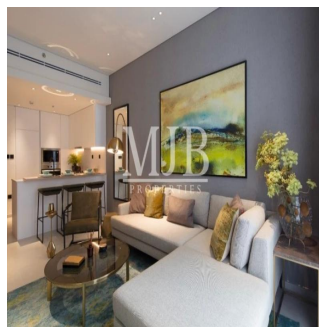

MJB Properties proudly presents Beverly Residence in District 13, Jumeirah Village Circle. Property Description- G+4 Building 3BR Apartment Size - 1400 sq. ft. Balcony With Kitchen White Goods Fully Fitted Soft Touch Finishing Swimming Pool Gymnasium

Dispon?vel Em: 01.01.1970

Ch?o: 4

Pavimentos: 4

Ano De Constru??o: 2017

Espa?os Para Autom?veis: 4

Ano De Constru??o: 2017

Tipo: Escrit?rio

Introducing Beverly Residence a gathering of beautiful homes at Dubai's one of the most desired destination Jumeirah Village Circle (JVC). Developer HMB Homes offering pleasantly crafted apartments in various sizes and panoramic views of lush green surroundings. Beverly Residence is situated close to the central park in JVC. Inhabitants have easy access to a number of community Amenities. The project, also offers a fabulous range of business, recreational and leisure Facilities in a serene village setting including sports grounds, a community pool and The Circle Mall featuring around 200 retail stores, a superstore and a multi-screen cinema.