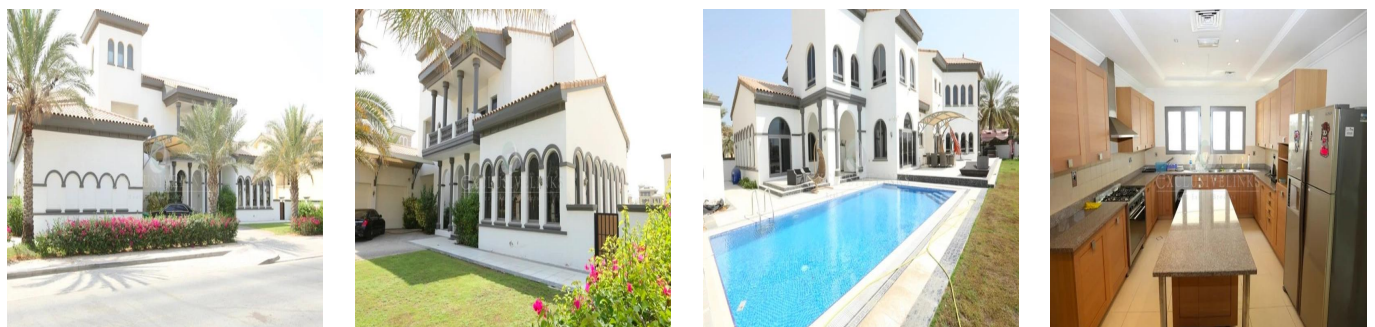

# Exclusive Signature Villas Frond K Palm Jumeirah

África do Sul, Gauteng, Sandton, , , ,

PREÇO DE VENDA

**USD 19000000.00**

- 🏠 7000 qft
- 🛏️ 1 quartos
- 🚗 1 quartos
- 🚿 1 casas de banho
- 🏠 1 pisos
- 📏 1 qft superfície terrestre
- 📏 1 espaços para automóveis

**Jcm Bienes Ra?ces**  
 Jcm Bienes Ra?ces  
 Naucalpan de Juárez, Mexico - Hora local

+52 55 8421 5859

Henry Wiltshire International is pleased to present this exclusive luxury villa for sale on Palm Jumeirah. This property is located halfway up the K frond on this iconic development and offers outstanding views of the Dubai Marina Skyline across the vast sea. This Signature Villa sits on a plot size of 13,400 sqft and is the most popular style due to its fantastic open layout and has been well maintained throughout. The villa is arranged over two floors and boasts five bedrooms finished with beautiful interiors, high ceilings and large windows that fill the home with natural light. The ground floor comprises a large modern kitchen and two separate dining areas along with a study overlooking the beautifully landscaped garden & swimming pool. There is a guest bedroom & ensuite with its own side entrance. The master bedroom is located on the first floor with a large balcony and their own en-suites along with the remaining three bedrooms.