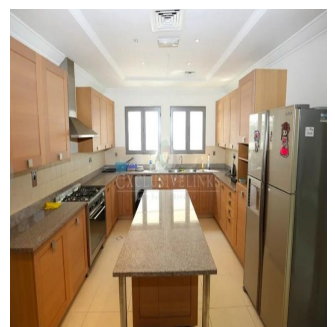

Jcm Bienes Ra?ces
 Jcm Bienes Ra?ces
 Naucalpan de Juárez, Mexico - Hora local

+52 55 8421 5859

Henry Wiltshire International is pleased to present this exclusive luxury villa for sale on Palm Jumeirah. This property is located halfway up the K frond on this iconic development and offers outstanding views of the Dubai Marina Skyline across the vast sea. This Signature Villa sits on a plot size of 13,400 sqft and is the most popular style due to its fantastic open layout and has been well maintained throughout. The villa is arranged over two floors and boasts five bedrooms finished with beautiful interiors, high ceilings and large windows that fill the home with natural light. The ground floor comprises a large modern kitchen and two separate dining areas along with a study overlooking the beautifully landscaped garden & swimming pool. There is a guest bedroom & ensuite with its own side entrance. The master bedroom is located on the first floor with a large balcony and their own en-suites along with the remaining three bedrooms.