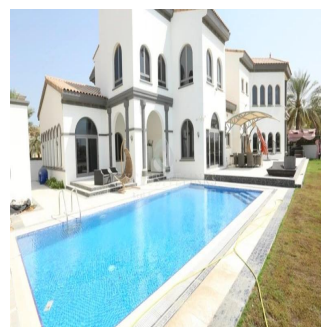

Cobertura

Exclusive Signature Villas Frond K Palm Jumeirah

África do Sul, Gauteng, Sandton, , , ,

PREÇO DE VENDA

\$ 19000000.00

7000 qft 1 quartos 1 quartos 1 casas de banho

1 pisos 1 qft superfície terrestre 1 espaços para automóveis

Jcm Bienes Ra?ces
 Jcm Bienes Ra?ces
 Naucalpan de Juárez, Mexico - Hora local

+52 55 8421 5859

Henry Wiltshire International is pleased to present this exclusive luxury villa for sale on Palm Jumeirah. This property is located halfway up the K frond on this iconic development and offers outstanding views of the Dubai Marina Skyline across the vast sea. This Signature Villa sits on a plot size of 13,400 sqft and is the most popular style due to its fantastic open layout and has been well maintained throughout. The villa is arranged over two floors and boasts five bedrooms finished with beautiful interiors, high ceilings and large windows that fill the home with natural light. The ground floor comprises a large modern kitchen and two separate dining areas along with a study overlooking the beautifully landscaped garden & swimming pool. There is a guest bedroom & ensuite with its own side entrance. The master bedroom is located on the first floor with a large balcony and their own en-suites along with the remaining three bedrooms.