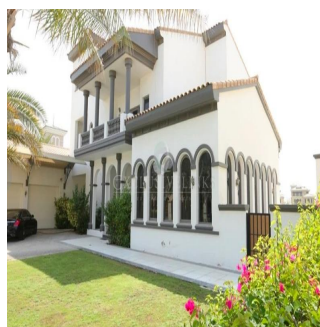

Cobertura

Exclusive Signature Villas Frond K Palm Jumeirah

África do Sul, Gauteng, Sandton, , , ,

PREÇO DE VENDA

\$ 19000000.00

7000 qft 1 quartos 1 quartos 1 casas de banho

1 pisos 1 qft superfície terrestre 1 espaços para automóveis

Jcm Bienes Ra?ces
 Jcm Bienes Ra?ces
 Naucalpan de Juárez, Mexico - Hora local

+52 55 8421 5859

Henry Wiltshire International is pleased to present this exclusive luxury villa for sale on Palm Jumeirah. This property is located halfway up the K frond on this iconic development and offers outstanding views of the Dubai Marina Skyline across the vast sea. This Signature Villa sits on a plot size of 13,400 sqft and is the most popular style due to its fantastic open layout and has been well maintained throughout. The villa is arranged over two floors and boasts five bedrooms finished with beautiful interiors, high ceilings and large windows that fill the home with natural light. The ground floor comprises a large modern kitchen and two separate dining areas along with a study overlooking the beautifully landscaped garden & swimming pool. There is a guest bedroom & ensuite with its own side entrance. The master bedroom is located on the first floor with a large balcony and their own en-suites along with the remaining three bedrooms.