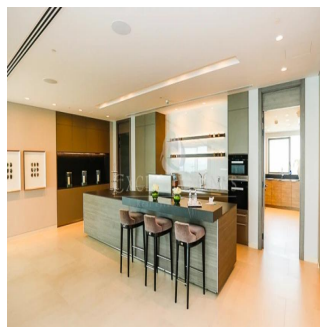

Cobertura

Mansion 1 - The Alef Residences

África do Sul, Gauteng, Germiston, , , ,

PREÇO DE VENDA

\$ 70000000.00

- 13894 qft
- quartos
- 4 quartos
- 6 casas de banho
- 6 pisos
- 6 qft superfície terrestre
- 6 espaços para automóveis

Jcm Bienes Ra?ces
 Jcm Bienes Ra?ces
 Naucalpan de Juárez, Mexico - Hora local

+52 55 8421 5859

Henry Wiltshire International is please to present to the market Alef Residences a very unique development, with a total of 104 homes spread out over 8 different mansions with each mansion having its own private lobby and 2 elevators servicing a maximum of only 14 apartments with just 2 apartments per floor. The Alef Residences will be serviced by the five star W Hotel Palm Jumeirah that we are building right next door, owners of the Alef Residences will receive VIP access and treatment to all of the amenities in the W Hotel including also room service and housekeeping if required. The W Hotel will have 5 restaurants, 4 bars, 4 swimming pools, roof top sunset bar, gym, spa and VIP rooms that will all be available to the owners of The Henry Wiltshire International Alef Residences on Palm.