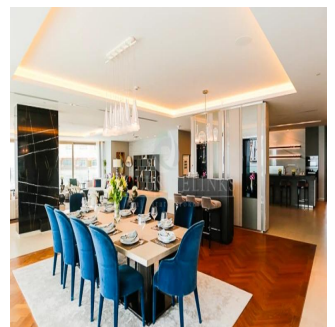

Cobertura

Mansion 1 - The Alef Residences

África do Sul, Gauteng, Germiston, , , ,

PREÇO DE VENDA

\$ 70000000.00

- 13894 qft
- quartos
- 4 quartos
- 6 casas de banho
- 6 pisos
- 6 qft superfície terrestre
- 6 espaços para automóveis

Jcm Bienes Ra?ces
 Jcm Bienes Ra?ces
 Naucalpan de Juárez, Mexico - Hora local

+52 55 8421 5859

Henry Wiltshire International is please to present to the market Alef Residences a very unique development, with a total of 104 homes spread out over 8 different mansions with each mansion having its own private lobby and 2 elevators servicing a maximum of only 14 apartments with just 2 apartments per floor. The Alef Residences will be serviced by the five star W Hotel Palm Jumeirah that we are building right next door, owners of the Alef Residences will receive VIP access and treatment to all of the amenities in the W Hotel including also room service and housekeeping if required. The W Hotel will have 5 restaurants, 4 bars, 4 swimming pools, roof top sunset bar, gym, spa and VIP rooms that will all be available to the owners of The Henry Wiltshire International Alef Residences on Palm.