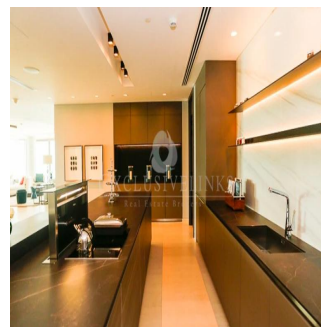

Cobertura

Mansion 1 - The Alef Residences

África do Sul, Gauteng, Germiston, , , ,

PREÇO DE VENDA

\$ 70000000.00

- 13894 qft
- quartos
- 4 quartos
- 6 casas de banho
- 6 pisos
- 6 qft superfície terrestre
- 6 espaços para automóveis

Jcm Bienes Ra?ces
 Jcm Bienes Ra?ces
 Naucalpan de Juárez, Mexico - Hora local

+52 55 8421 5859

Henry Wiltshire International is please to present to the market Alef Residences a very unique development, with a total of 104 homes spread out over 8 different mansions with each mansion having its own private lobby and 2 elevators servicing a maximum of only 14 apartments with just 2 apartments per floor. The Alef Residences will be serviced by the five star W Hotel Palm Jumeirah that we are building right next door, owners of the Alef Residences will receive VIP access and treatment to all of the amenities in the W Hotel including also room service and housekeeping if required. The W Hotel will have 5 restaurants, 4 bars, 4 swimming pools, roof top sunset bar, gym, spa and VIP rooms that will all be available to the owners of The Henry Wiltshire International Alef Residences on Palm.