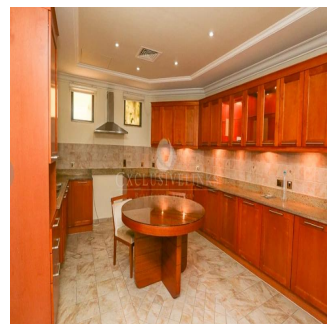

5 pisos

5 qft superfície terrestre

5 espaços para automóveis

Jcm Bienes Ra?ces
 Jcm Bienes Ra?ces
 Naucalpan de Juárez, Mexico - Hora local

+52 55 8421 5859

We are pleased to present this stunning Atrium Entry Garden Home for sale located on Palm Jumeirah C frond in the most desirable location securing the buyer open expansive views of the Burj Al Arab, enviable by any home owner. Offering a plot size of 7,000 sq. ft. with an internal living space of 5,000 sq. ft. this home perfectly combines luxury indoor and outdoor living .An impressive address to say the least,occupied by the first owner. This well cared for villa is arranged over two floors and offers four en-suite bedrooms The ground floor offers a modern style kitchen, and large sitting and dining areas which open onto the manicured garden and private swimming pool. All four bedrooms are situated on the first floor, one of which located to the front of the villa with a large balcony and breath-taking sea views and the master bedroom enjoying a luxurious bathroom and an expansive closet area