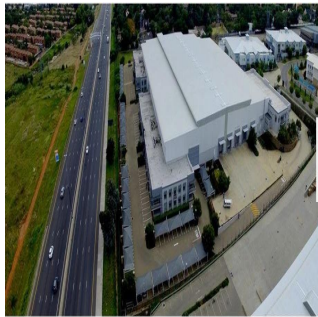

# State Of The Art Warehouse For Sale In Linbro Park

África do Sul, Cabo Ocidental, Cidade do Cabo, , , 2090,

- 5125 qm
- quartos
- quartos
- casas de banho
- pisos
- qm superfície terrestre
- espaços para automóveis

**Angelica Palacio**

Provisa Grupo Inmobiliario  
Playa del Carmen, Mexico - Hora local

+52 984 127 6169

HIGHWAY EXPOSURE - LINBRO PARK State of the art - A Grade Basement area of 1 273sqm can be added as warehousing/ storage space  
Excellent vehicle reticulation Roller shutter doors Dock levellers Exquisite offices and warehouse Ample Parking