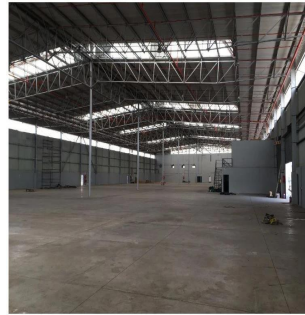

Cobertura

Prime Warehouse For Sale In Linbro Park

África do Sul, Cabo Ocidental, Baía Mossel, , , 2090,

- 8760 qm
- quartos
- quartos
- casas de banho
- pisos
- qm superfície terrestre
- espaços para automóveis

Angelica Palacio

Provisa Grupo Inmobiliario
Playa del Carmen, Mexico - Hora local

+52 984 127 6169

LINBRO PARK PROPERTY FOR SALE - PRIME POSITION WITH FREEWAY EXPOSURE Prime 'AAA' Grade property located within Linbro Business Park with excellent exposure onto the N3 Freeway. This property offers the ultimate corporate image and is an exclusive opportunity. Warehouse features excellent height. Natural light, 4 large roller shutter doors with on grade access and dock levellers. Upmarket offices with showroom/basement. Available immediately. Option to lease also. Warehouse: app 6 000 sqm Offices/showroom: 2 760 sqm