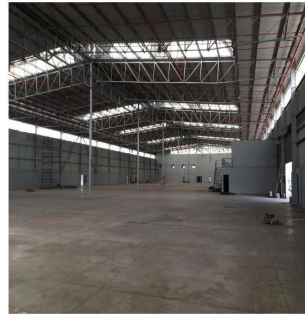

Cobertura

Prime Warehouse For Sale In Linbro Park

África do Sul, Cabo Ocidental, Baía Mossel, , , 2090,

- 8760 qm
- quartos
- quartos
- casas de banho
- pisos
- qm superfície terrestre
- espaços para automóveis

Angelica Palacio

Provisa Grupo Inmobiliario

Playa del Carmen, Mexico - Hora local

+52 984 127 6169

LINBRO PARK PROPERTY FOR SALE - PRIME POSITION WITH FREEWAY EXPOSURE Prime 'AAA' Grade property located within Linbro Business Park with excellent exposure onto the N3 Freeway. This property offers the ultimate corporate image and is an exclusive opportunity. Warehouse features excellent height. Natural light, 4 large roller shutter doors with on grade access and dock levellers. Upmarket offices with showroom/basement. Available immediately. Option to lease also. Warehouse: app 6 000 sqm Offices/showroom: 2 760 sqm