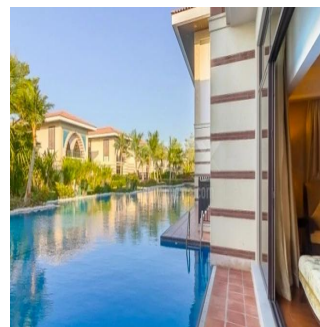

Cobertura

4 Bedroom Villa / House Palm Jumeirah

PREÇO DE VENDA

\$ 6342260.00

- 🏠 390 qm
- 🛏️ quartos
- 🚗 4 quartos
- 🚿 7 casas de banho
- 🏠 7 pisos
- 📏 7 qm superfície terrestre
- 📏 7 espaços para automóveis

Pgs Realty
Pgs Realty
Panamá, Panama - Hora local

 **+507 391-8878**

A very exclusive offer of a 4 BR Villa in an ultra-prestigious part of Palm Jumeirah, at the numerous awards-winning super-prime Jumeirah Zabeel Saray Royal Residences(JZS). The villa is located on the shores of a magnificent lagoon with a tropical garden and direct access to a pool and a private beach. The villa is fully furnished, equipped, and ready for living. Built using the best materials (exquisite marble, dark wood, gold leaf, exterior ceramics, teak, the famous chandeliers Dotzauer and Lobmeier, Italian fresco). • Total area 604 sq.m., incl. the terrace is 143 sq.m. • The plot is 390.56 sq.m. • Utilities: AED 4210 – 5830 per month. • Fully equipped fitness room. • Two large terraces on two levels. • Lower teak terrace with a rain shower and direct pool access. • Dining and living room with parquet floors. • Hammam-styled bathrooms. • Built-in wardrobes. • Maids' rooms and laundry. • Air conditioning with control panel in each zone. • Garage for two cars.

Disponível Em: 01.01.1970

Ch?o: 4 Pavimentos: 4 Ano De Constru??o: 2017 Espa?os Para Autom?veis: 4 Ano De Constru??o: 2017 Tipo: Escrit?rio

Royal Residences Jumeirah Zabeel Saray has luxurious park, 8 restaurants, 24-hour villa service, 24h security, reception, concierge, valet service. Free access to the beaches, main pool, Talise-spa, fitness center, jack-transfer service by minibus to shopping centers and attractions. Overwater promenade around Palm Jumeirah with breathtaking views.