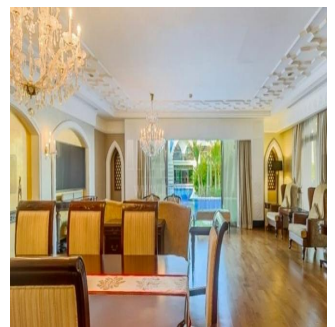

Pgs Realty
Pgs Realty
Panamá, Panama - Hora local

 **+507 391-8878**

A very exclusive offer of a 4 BR Villa in an ultra-prestigious part of Palm Jumeirah, at the numerous awards-winning super-prime Jumeirah Zabeel Saray Royal Residences(JZS). The villa is located on the shores of a magnificent lagoon with a tropical garden and direct access to a pool and a private beach. The villa is fully furnished, equipped, and ready for living. Built using the best materials (exquisite marble, dark wood, gold leaf, exterior ceramics, teak, the famous chandeliers Dotzauer and Lobmeier, Italian fresco). • Total area 604 sq.m., incl. the terrace is 143 sq.m. • The plot is 390.56 sq.m. • Utilities: AED 4210 – 5830 per month. • Fully equipped fitness room. • Two large terraces on two levels. • Lower teak terrace with a rain shower and direct pool access. • Dining and living room with parquet floors. • Hammam-styled bathrooms. • Built-in wardrobes. • Maids' rooms and laundry. • Air conditioning with control panel in each zone. • Garage for two cars.

Disponível Em: 01.01.1970

Ch?o: 4 Pavimentos: 4 Ano De Constru??o: 2017 Espa?os Para Autom?veis: 4 Ano De Constru??o: 2017 Tipo: Escrit?rio

Royal Residences Jumeirah Zabeel Saray has luxurious park, 8 restaurants, 24-hour villa service, 24h security, reception, concierge, valet service. Free access to the beaches, main pool, Talise-spa, fitness center, jack-transfer service by minibus to shopping centers and attractions. Overwater promenade around Palm Jumeirah with breathtaking views.