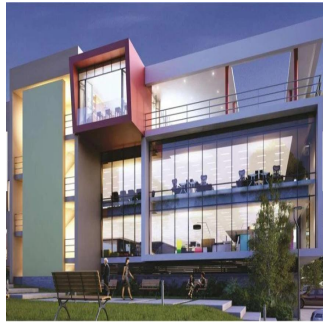

# Waverley Office Park For Sale In Bramley

Espanha, Catalunha, Barcelona, , , 2090,

PREÇO DE VENDA

**\$ 5276600.00**

- 🏠 3351 qm
- 🏠 quartos
- 🏠 quartos
- 🚿 casas de banho
- 🏠 pisos
- 📏 qm superfície terrestre
- 📏 espaços para automóveis

**Hu Lifestyle**  
Hu Lifestyle  
Cancún, Mexico - Hora local

 **+52 55 4742 9940**

OFFICE FOR SALE IN BRAMLEY Waverley Office Park comprises of two office buildings with a total of 5742m2 of rentable area. It is situated just off the intersection of the M1 and Corlett Drive at the off ramp. The site has exposure to the M1 and is within walking distance to Melrose Arch. This building in particular is a brand new standalone building that is available immediately for fit out and has ample parking and great on site security.