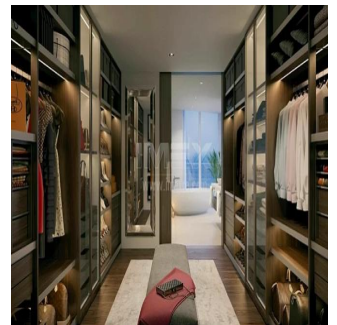

Dispon?vel Em: 01.01.1970

Ch?o: 4

Pavimentos: 4

Ano De Constru??o: 2017

Espa?os Para Autom?veis: 4

Ano De Constru??o: 2017

Tipo: Escritório

Surrounded by the Gulf, The Alef Residences is situated on the West Crescent of Palm Jumeirah, covering 46840 sq m, all serviced by W – The Palm. Everything is within reach, shopping, dining, even access routes as far as the airport are effortless.