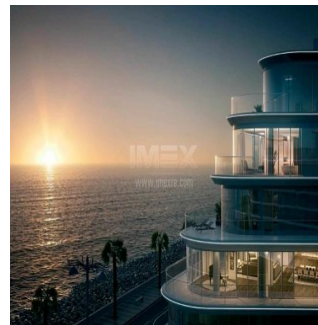

Cobertura

High-Quality Fully-Serviced 5 Bedroom Apartment Alef Residences Palm Jumeirah

Emirados Árabes Unidos, Dubai, Dubai, , , ,

PREÇO DE VENDA

USD 5444000.00

🏠 725 qm

🛏️ quartos

🛏️ 5 quartos

Dispon?vel Em: 01.01.1970

Ch?o: 4

Pavimentos: 4

Ano De Constru??o: 2017

Espa?os Para Autom?veis: 4

Ano De Constru??o: 2017

Tipo: Escritório

Surrounded by the Gulf, The Alef Residences is situated on the West Crescent of Palm Jumeirah, covering 46840 sq m, all serviced by W – The Palm. Everything is within reach, shopping, dining, even access routes as far as the airport are effortless.