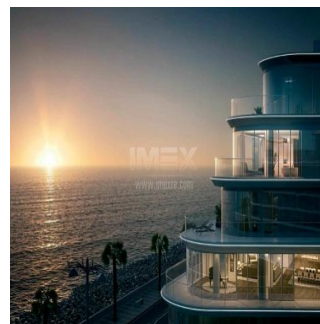

Cobertura

High-Quality Fully-Serviced 5 Bedroom Apartment Alef Residences Palm Jumeirah

Emirados Árabes Unidos, Dubai, Dubai, , , ,

PREÇO DE VENDA

$ 5444000.00

🏠 725 qm

🛏️ quartos

🛏️ 5 quartos

🚿 5 casas de banho

🏗️ 5 pisos

📏 5 qm superfície terrestre

🚗 5 espaços para automóveis

Pgs Realty
Pgs Realty
Panamá, Panama - Hora local

+507 391-8878

Dispon?vel Em: 01.01.1970

Ch?o: 4

Pavimentos: 4

Ano De Constru??o: 2017

Espa?os Para Autom?veis: 4

Ano De Constru??o: 2017

Tipo: Escritório