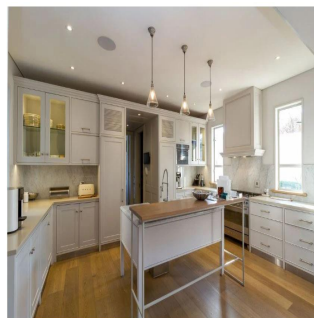

Cobertura

A Charming 4 Bedroom House For Sale In Inanda

África do Sul, Cabo Ocidental, Cidade do Cabo, , , 2196,

PREÇO DE VENDA

USD 2075800.00

-  qm
-  8 quartos
-  4 quartos
-  4 casas de banho
-  4 pisos
-  4 qm superfície terrestre
-  4 espaços para automóveis

Teresa Castillo

Morelli And Family Realty
Panama City, Panama - Hora local

 +507 6219-8406

A Taste of the Cape in Prestigious Estate A charming home offering all the elements of a relaxed, sophisticated lifestyle. No cost has been spared on the finishes of this easy living, light-filled family home. The 4 bedroom suites and marble finished bathrooms, provide luxurious comfort. The main suite complete with bespoke dressing room and study. The guest suite is situated downstairs and has separate access. High-quality Oggi oak flooring flows throughout the home and provides a warmth which counters the crisp, light-filled rooms. The 3 reception rooms all flow to a farm-style covered patio and structured, landscaped garden and seamless glass enclosed heated pool. The marble-topped kitchen with bespoke cabinetry provides for easy, comfortable open plan entertaining complete with solid Oak wine storage. Integrated Smeg appliances and gas range. Separate scullery/ironing area and separate pantry. A dual fireplace warms kitchen, lounge and family room. The many special features include German hot water system, Airconditioning, Canateur fireplaces, American shutters, integrated surround sound, Jojo water tanks (25 000 litres), central vacuum system. Air conditioning. Double staff accommodation and triple garage. Chromadeck roof (50 yr guarantee). Inverter (8-12hrs). State of the art security in Exclusive Estate in Inanda.