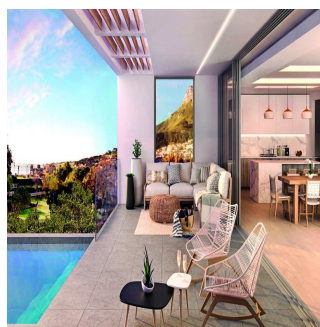

qm superfície terrestre

espaços para automóveis

David Sedgwick

Horizon Capital Residential

Cape Town, South Africa - Hora local

+27 072 385 4386

The four residences are works of contemporary architecture, integrated into their surroundings through the use of natural materials and simple primal forms. As homes in one of the country's prime seaside locations, they are designed to combine simplicity and sophistication, relaxation and urbanity. With a strong flow between the inside and outside, the homes are connected to magnificent views on all sides. At the heart of each building is a green space – either a water-wise garden or courtyard – that continues nature's presence into the interior of each residence.

Disponível Em: 02.05.2019

Chão: 4

Pavimentos: 4

Ano De Construção: 2017

Espaços Para Automóveis: 4

Ano De Construção: 2017

Tipo: Escritório

Nestled between Lion's Head, The Twelve Apostles and Camps Bay Beach, The Azure offers a sophisticated and relaxed lifestyle with contemporary yet timeless design. Four landmark residences in the heart of Camps Bay Village, just 150m from the beach.