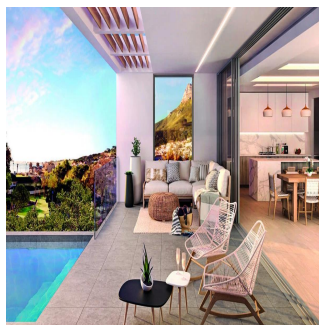

qm superfície terrestre

espaços para automóveis

David Sedgwick

Horizon Capital Residential

Cape Town, South Africa - Hora local

+27 072 385 4386

The four residences are works of contemporary architecture, integrated into their surroundings through the use of natural materials and simple primal forms. As homes in one of the country's prime seaside locations, they are designed to combine simplicity and sophistication, relaxation and urbanity. With a strong flow between the inside and outside, the homes are connected to magnificent views on all sides. At the heart of each building is a green space – either a water-wise garden or courtyard – that continues nature's presence into the interior of each residence.

Disponível Em: 02.05.2019

Chão: 4

Pavimentos: 4

Ano De Construção: 2017

Espaços Para Automóveis: 4

Ano De Construção: 2017

Tipo: Escritório

Nestled between Lion's Head, The Twelve Apostles and Camps Bay Beach, The Azure offers a sophisticated and relaxed lifestyle with contemporary yet timeless design. Four landmark residences in the heart of Camps Bay Village, just 150m from the beach.