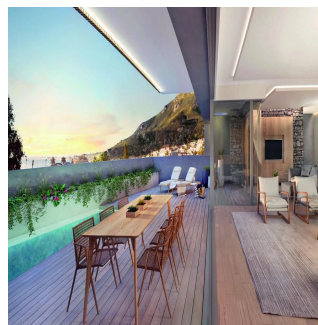

qm superfície terrestre

espaços para automóveis

David Sedgwick

Horizon Capital Residential

Cape Town, South Africa - Hora local

+27 072 385 4386

The four residences are works of contemporary architecture, integrated into their surroundings through the use of natural materials and simple primal forms. As homes in one of the country's prime seaside locations, they are designed to combine simplicity and sophistication, relaxation and urbanity. With a strong flow between the inside and outside, the homes are connected to magnificent views on all sides. At the heart of each building is a green space – either a water-wise garden or courtyard – that continues nature's presence into the interior of each residence.

Disponível Em: 02.05.2019

Chão: 4

Pavimentos: 4

Ano De Construção: 2017

Espaços Para Automóveis: 4

Ano De Construção: 2017

Tipo: Escritório

Nestled between Lion's Head, The Twelve Apostles and Camps Bay Beach, The Azure offers a sophisticated and relaxed lifestyle with contemporary yet timeless design. Four landmark residences in the heart of Camps Bay Village, just 150m from the beach.