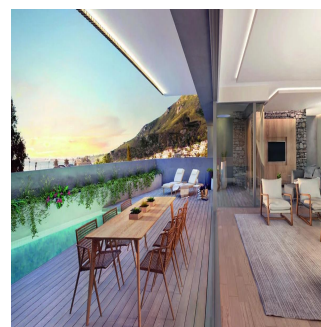

qm superfície terrestre

espaços para automóveis

David Sedgwick

Horizon Capital Residential

Cape Town, South Africa - Hora local

+27 072 385 4386

The four residences are works of contemporary architecture, integrated into their surroundings through the use of natural materials and simple primal forms. As homes in one of the country's prime seaside locations, they are designed to combine simplicity and sophistication, relaxation and urbanity. With a strong flow between the inside and outside, the homes are connected to magnificent views on all sides. At the heart of each building is a green space – either a water-wise garden or courtyard – that continues nature's presence into the interior of each residence.

Disponível Em: 02.05.2019

Chão: 4

Pavimentos: 4

Ano De Construção: 2017

Espaços Para Automóveis: 4

Ano De Construção: 2017

Tipo: Escritório

Nestled between Lion's Head, The Twelve Apostles and Camps Bay Beach, The Azure offers a sophisticated and relaxed lifestyle with contemporary yet timeless design. Four landmark residences in the heart of Camps Bay Village, just 150m from the beach.