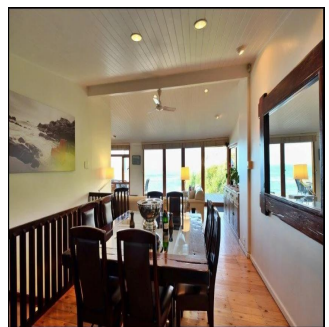

Cobertura

4 Bedroom Bungalow For Sale In Clifton

, , 8005,

PREÇO DE VENDA

USD 4961000.00

- 199 qm
- 7 quartos
- 4 quartos
- 3 casas de banho
- 3 pisos
- 3 qm superfície terrestre
- 3 espaços para automóveis

Padeco Realty
Padeco Realty
Panamá, Panama - Hora local

+507 67814141

DRIVE INTO YOUR OWN NORTH FACING BUNGALOW ON THE RIDGE OVERLOOKING THE FAMOUS CLIFTON BEACHES Perfectly positioned overlooking the beautiful Clifton beaches and taking in the exceptional advantage of mountain views. Enjoy the tranquil sounds of crashing waves on the shore whilst lounging next to the rim-flow pool and private garden, perfect for entertaining. The bungalow offers an open-plan lounge, dining room and kitchen flowing onto a large deck. 4 Bedrooms, 3 bathrooms, 3 parking bays and a rented tandem garage.