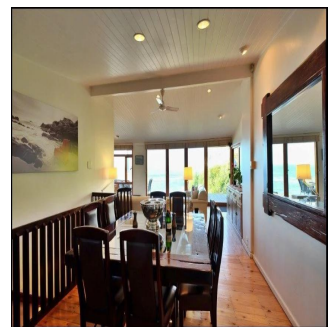

Cobertura

4 Bedroom Bungalow For Sale In Clifton

, , 8005,

PREÇO DE VENDA

USD 4961000.00

-  199 qm
-  7 quartos
-  4 quartos
-  3 casas de banho
-  3 pisos
-  3 qm superfície terrestre
-  3 espaços para automóveis

PADECO
Realty

Padeco Realty

Padeco Realty
Panamá, Panama - Hora local

 +507 67814141

DRIVE INTO YOUR OWN NORTH FACING BUNGALOW ON THE RIDGE OVERLOOKING THE FAMOUS CLIFTON BEACHES Perfectly positioned overlooking the beautiful Clifton beaches and taking in the exceptional advantage of mountain views. Enjoy the tranquil sounds of crashing waves on the shore whilst lounging next to the rim-flow pool and private garden, perfect for entertaining. The bungalow offers an open-plan lounge, dining room and kitchen flowing onto a large deck. 4 Bedrooms, 3 bathrooms, 3 parking bays and a rented tandem garage.