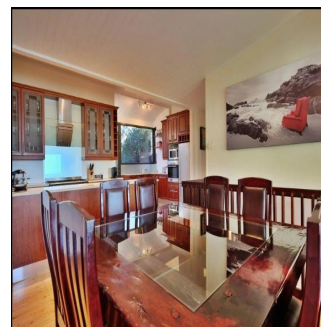

Cobertura

4 Bedroom Bungalow For Sale In Clifton

, , 8005,

PREÇO DE VENDA

USD 4961000.00

-  199 qm
-  7 quartos
-  4 quartos
-  3 casas de banho
-  3 pisos
-  3 qm superfície terrestre
-  3 espaços para automóveis

PADECO
Realty

Padeco Realty

Padeco Realty
Panamá, Panama - Hora local

 +507 67814141

DRIVE INTO YOUR OWN NORTH FACING BUNGALOW ON THE RIDGE OVERLOOKING THE FAMOUS CLIFTON BEACHES Perfectly positioned overlooking the beautiful Clifton beaches and taking in the exceptional advantage of mountain views. Enjoy the tranquil sounds of crashing waves on the shore whilst lounging next to the rim-flow pool and private garden, perfect for entertaining. The bungalow offers an open-plan lounge, dining room and kitchen flowing onto a large deck. 4 Bedrooms, 3 bathrooms, 3 parking bays and a rented tandem garage.