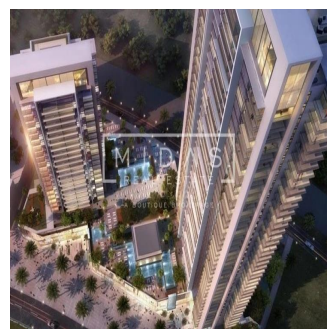

# Luxurious Big Apartment In The Heart Of Dubai

''

PREÇO DE VENDA

**\$ 2520888.00**

🏠 1860 qft    🛏️ quartos    🚗 1 quartos    🚿 1 casas de banho

🏗️ 1 pisos    📏 1 qft superfície terrestre    📄 1 espaços para automóveis

**Tara Goldberg**

Panama Luxury Living

Panamá, Panama - Hora local

+507 6459-4848

Beautiful 1 Bedroom Apartment In Boulevard Crescent, Downtown Dubai. Twin tower development featuring 307 apartments. BLVD Crescent comprises two towers of 39 and 21 storeys. One to three bedroom apartments \* Amenities include a landscaped podium offering an infinity pool and gym. Estimated Completion - Jan 2019 BLVD Crescent is a brand-new residential development within Downtown Dubai, billed as 'The Centre of Now'. The 500-acre community, today the world's most visited lifestyle and shopping destination, is an urban masterpiece.