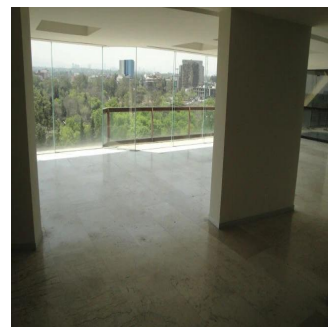

# Elegant Apartment In Prestigious Building

Panama, Panama, Panama City, Campos Elíseos, , ,

PREÇO DE ALUGUER MENSAL

**USD 7000.00**

PREÇO DE VENDA

**USD 0.00**

400 qm    7 quartos    3 quartos    4 casas de banho

4 pisos    4 qm superfície terrestre    4 espaços para automóveis

**Bruno Paul Bourlon**  
Best Realty Mexico  
Ciudad de México, Mexico - Hora local

+52 55 1766 5789

Elegant apartment in prestigious building with police security guard, elegant lobby, panoramic view of the park, close to Lincoln Park and the shopping area with restaurants and cafes, make this apartment an ideal place to live. Built on 2 levels, elegant living room with marble floors, 2 level circular staircase, hardwood floors, family TV room, 3 bedrooms with bathroom and walk-in closet in the master bedroom. Complete service areas, gym y sala de reuniones, for rent with or without appliances.