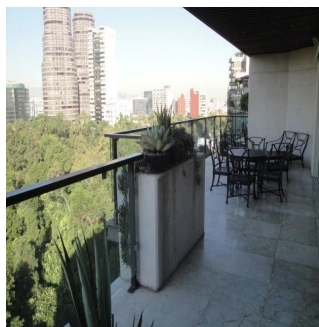

Cobertura

Beautiful Penthouse With Awesome Terrace In Front Of The Woods

Panama, Panama, Panama City, Campos Elíseos, , ,

PREÇO DE ALUGUER MENSAL

USD 9500.00

PREÇO DE VENDA

USD 0.00

- 438 qm
- 6 quartos
- 3 quartos
- 3 casas de banho
- 3 pisos
- 3 qm superfície terrestre
- 3 espaços para automóveis

Bruno Paul Bourlon
Best Realty Mexico
Ciudad de México, Mexico - Hora local

+52 55 1766 5789

Beautiful VIP 2-level Penthouse. Fully furnished. 3 bedrooms with bathroom. Master bedroom with large dressing-room and jacuzzi. 656 sqft of terraces. TV area and office,..2 car parking. Security, Awesome view of Park and Chapultepec Castle.