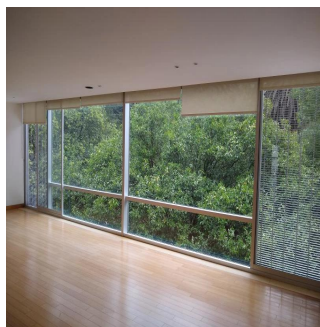

 4 pisos  4 qm superfície terrestre  4 espaços para automóveis

Jorge Gamboa
Inmuebles Premium Cdmx
Ciudad de México, Mexico - Hora local

 +52 5562462457

Luxury, Exterior Overlooking Lincoln Park Pets Are Accepted, Luxury, Exterior overlooking Lincoln Park. * 4 Bathrooms (Two in the rooms, one for visits and one for service). * Amazing view of Lincoln Park. * EXTRAS: gas oven, microwave oven, boiler, washer, dryer, dishwasher, refrigerator, black-out shutters, Equipped Kitchen, large cellar, 24 hour surveillance. Maintenance Included * 2 parking spots, * 4 Bathrooms (marble, porcelain, gates and equipment) * Complete carpentry (doors, closets, dressing rooms, vanities) * Very spacious room with exterior view, hallway, equipped kitchen, bedroom or utility room, laundry area, dining room, TV room, brightly lit bedrooms with full bathroom and closet. * 24 hour surveillance, Reception, CCV. * PLACES OF INTEREST NEAR TO DEVELOPMENT * A block and a half av. PDTE. MASARYK WHERE THE BEST AND MOST EXCLUSIVE RESTAURANTS, BUSINESS, BOUTIQUES AND COMMERCIAL PLACES OF THE CITY OF MEXICO ARE FOUND. Lincoln Park, Martin Luther King JR., Sculptural Park Polanco, DryClean USA Polanco, Hotel Polanco, La Bottiglia, Beth Yitzchak, TechnoGym, French Embassy, ¿¿The Japonez Polanco, Garden of the Republic of Lebanon, Mars Field, Elysian Fields, Embassy of Lebanon, National Auditorium, Winston Churchill Garden, Presidente InterContinental Hotel, JW Marriott, Banking Zone, Hyundai, Starbucks Obelisco, P&W, Surman Polanco, Pineda Covalin, The Palm, Chapulín, Asturian Center, VESTBODY GIMNASIO, * MAIN AVENUES THAT SURROUND DEVELOPMENT * PRESIDENT MASARYK, ¿¿LAFONTAINE, JULIO VERNE, ALEJANDRO DUMAS, ELÍSEE FIELDS, WALK OF THE REFORM, LUIS G. URBINA, ANATOLE FRANCE, MONTE ELBRUZ, GOLDSMITH, HORACIO, HOMERO, AV. MOLIERE, NATIONAL ARMY, EDGAR ALLAN POE, ARCHIMEDES, RUBÉN DARÍO. * REQUIREMENTS * PETS ARE ACCEPTED, MAINTENANCE FEE INCLUDED IN THE INCOME. DEPOSIT, ADVANCED INCOME, PROOF OF INCOME OR LABOR LETTER, AVAL.