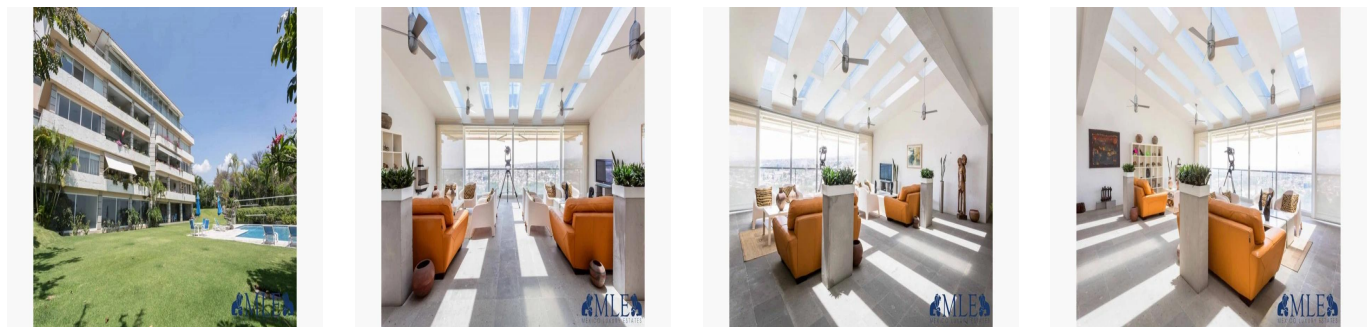

Cobertura

Penthouse Premium With Panorama View

Panama, Panamá, Panamá, , , ,

PREÇO DE VENDA

\$ 852400.00

- 🏠 544 qm
- 🛏 6 quartos
- 🚗 3 quartos
- 🚿 3 casas de banho
- 🏗 3 pisos
- 📏 3 qm superfície terrestre
- 📄 3 espaços para automóveis

Mexico Luxury Estates
Mexico Luxury Estates
Cuernavaca, Mexico - Hora local

☎ +52 (777)221-0421

Glorious light illuminates this spectacular modern Penthouse on a commanding height above the town. By day, its subtle skylights reflect a spectrum of color on high white ceilings and walls. Evening shadows carve dramatic sunsets on the mountains and the night views mesmerize. Formal lines and sleek natural stone floors complement the Penthouse which is extensive yet comfortable and above all, endowed with a warm friendly ambience enhanced by the owners' personal treasures from world travels, some of them displayed in gallery settings. Open dining and living areas magnify the overall sense of sculptured space. There are three generous sized bedrooms, and three and a half baths with the Master suite boasting a sitting area, private terrace and an ample walk-in closet. Finished to their tasteful specifications, the owners incorporated various practical ideas and amenities including an open bar, a stainless steel galley-style kitchen, a private office, and three outdoor terraces. A large service area has a laundry room, bedroom and bath. Additional storage is in the independent parking area which holds 7 plus cars. The completely separate, non public entrance gives the impression of a private home yet maintains the amenities and conveniences of a turn key penthouse. Premium Panorama Penthouse takes its name from the unsurpassable views, and having a sense of over seeing it all.