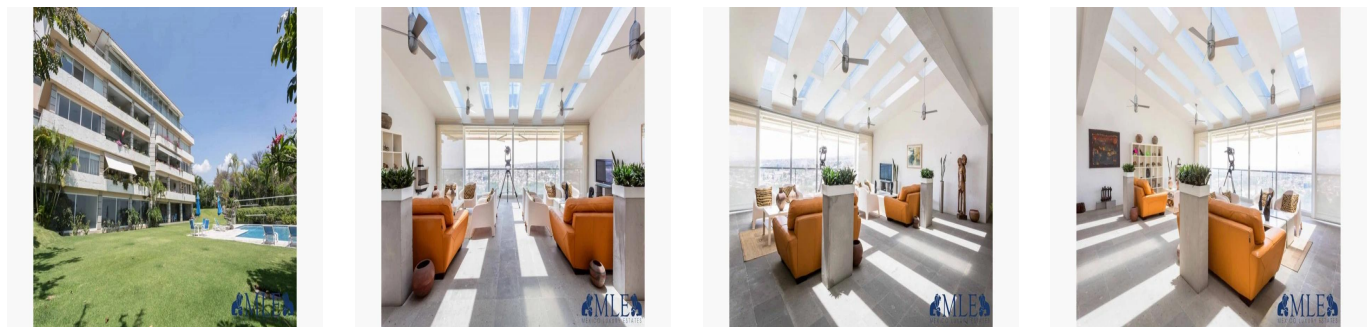

Cobertura

Penthouse Premium With Panorama View

Panama, Panamá, Panamá, , , ,

PREÇO DE VENDA

USD 852400.00

- 🏠 544 qm
- 🛏 6 quartos
- 🚗 3 quartos
- 🚿 3 casas de banho
- 🏗 3 pisos
- 📏 3 qm superfície terrestre
- 📄 3 espaços para automóveis

Mexico Luxury Estates
Mexico Luxury Estates
Cuernavaca, Mexico - Hora local

☎ **+52 (777)221-0421**

Glorious light illuminates this spectacular modern Penthouse on a commanding height above the town. By day, its subtle skylights reflect a spectrum of color on high white ceilings and walls. Evening shadows carve dramatic sunsets on the mountains and the night views mesmerize. Formal lines and sleek natural stone floors complement the Penthouse which is extensive yet comfortable and above all, endowed with a warm friendly ambience enhanced by the owners' personal treasures from world travels, some of them displayed in gallery settings. Open dining and living areas magnify the overall sense of sculptured space. There are three generous sized bedrooms, and three and a half baths with the Master suite boasting a sitting area, private terrace and an ample walk-in closet. Finished to their tasteful specifications, the owners incorporated various practical ideas and amenities including an open bar, a stainless steel galley-style kitchen, a private office, and three outdoor terraces. A large service area has a laundry room, bedroom and bath. Additional storage is in the independent parking area which holds 7 plus cars. The completely separate, non public entrance gives the impression of a private home yet maintains the amenities and conveniences of a turn key penthouse. Premium Panorama Penthouse takes its name from the unsurpassable views, and having a sense of over seeing it all.