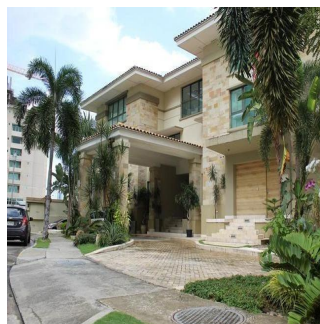

# Luxurious Private And Spacious Apartment In Pacific Point

'''

PREÇO DE ALUGUER MENSAL

**USD 9500.00**

🏠 800 qm

🛏️ 6 quartos

🛏️ 3 quartos

🚿 3 casas de banho

🏠 3 pisos

📏 3 qm superfície terrestre

📏 3 espaços para automóveis

**Frank Morrice Arias**

Servmor Realty

Panamá, Panama - Hora local

+507 6670-1137

UNIQUE EXTREMELY LUXURIOUS, SPACIOUS AND PRIVATE, VIP COMMON AREAS