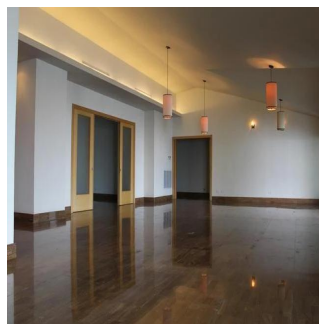

UNIQUE EXTREMELY LUXURIOUS, SPACIOUS AND PRIVATE, VIP COMMON AREAS

Dispon?vel Em: 21.08.2019

Ch?o: 4

Pavimentos: 4

Ano De Constru??o: 2017

Espa?os Para Autom?veis: 4

Ano De Constru??o: 2017

Tipo: Escrit?rio