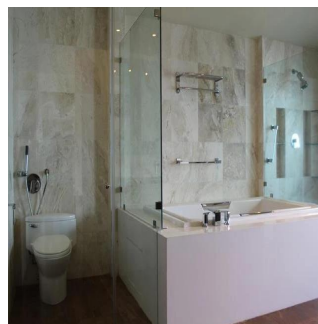

UNIQUE EXTREMELY LUXURIOUS, SPACIOUS AND PRIVATE, VIP COMMON AREAS

Dispon?vel Em: 21.08.2019

Ch?o: 4

Pavimentos: 4

Ano De Constru??o: 2017

Espa?os Para Autom?veis: 4

Ano De Constru??o: 2017

Tipo: Escrit?rio