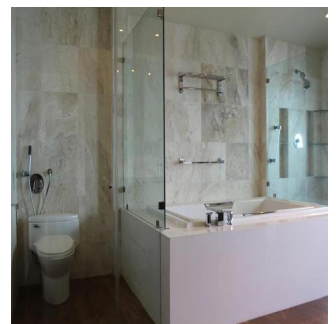

UNIQUE EXTREMELY LUXURIOUS, SPACIOUS AND PRIVATE, VIP COMMON AREAS

Dispon?vel Em: 21.08.2019

Ch?o: 4

Pavimentos: 4

Ano De Constru??o: 2017

Espa?os Para Autom?veis: 4

Ano De Constru??o: 2017

Tipo: Escrit?rio