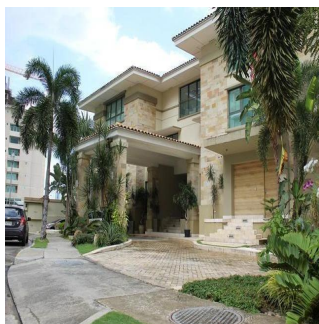

UNIQUE EXTREMELY LUXURIOUS, SPACIOUS AND PRIVATE, VIP COMMON AREAS

Dispon?vel Em: 21.08.2019

Ch?o: 4

Pavimentos: 4

Ano De Constru??o: 2017

Espa?os Para Autom?veis: 4

Ano De Constru??o: 2017

Tipo: Escrit?rio