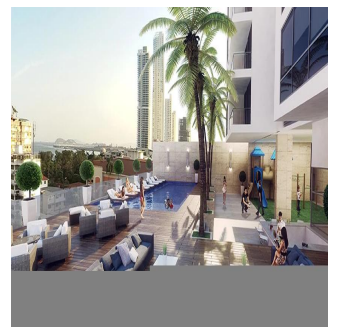

Dispon?vel Em: 20.08.2019

Ch?o: 4

Pavimentos: 4

Ano De Constru??o: 2017

Espa?os Para Autom?veis: 4

Ano De Constru??o: 2017

Tipo: Escrit?rio