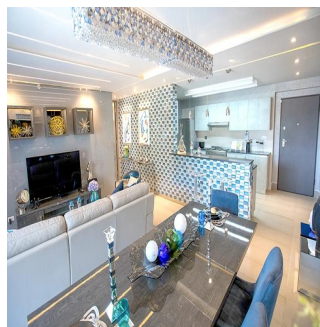

# Apartment In La Loma Hato Pintado

Singapore, Singapore, Singapore, , , ,

PREÇO DE VENDA

**USD 255400.00**

- 🏠 112 qm
- 🛏️ 4 quartos
- 🚗 2 quartos
- 🚿 2 casas de banho
- 🏗️ 2 pisos
- 📏 2 qm superfície terrestre
- 📄 2 espaços para automóveis

**Javier Sierra**

Ivan Sierra Inversiones

Panamá, Panama - Hora local

+507 236-8353

With its privileged and elevated location in the Barrio de La Loma, one of the most exclusive residential areas of the city known for its tranquility and its spectacular panoramic views, Loma Vista Tower will rise with 31 floors in two towers under the same facade, divided with an independent lobby for each of the towers, providing greater privacy to its residents. Loma Vista Tower was designed by the internationally renowned architect firm Mallol & Mallol, with a modern and imposing facade, as well as its fine finishes and luxury details, its excellent distributions in each of its apartments, with wide areas and variety of footage. Among the spectacular facilities it will offer: - Apartments with 1 Parking - 5 high-speed elevators - Lobby for each of the towers - Balcony with panoramic views of the city - Imported kitchen furniture and granite countertops - Fine high-format coverings - It will have the most complete Social Area of Panama - 2 swimming pools for adults and 1 swimming pool for children - Gym area - Squash court - Playroom for children - Cinema Room - Party room - Lounge - Spa with sauna and bathroom Turkish - Jacuzzi