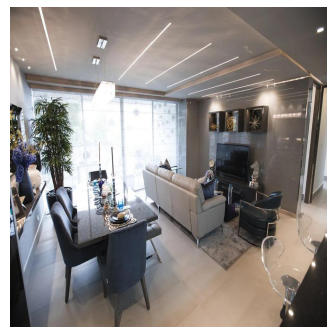

# Apartment In La Loma Hato Pintado

Singapore, Singapore, Singapore, , , ,

PREÇO DE VENDA

**USD 255400.00**

- 🏠 112 qm
- 🛏️ 4 quartos
- 🚗 2 quartos
- 🚿 2 casas de banho
- 🏗️ 2 pisos
- 📏 2 qm superfície terrestre
- 📄 2 espaços para automóveis

**Javier Sierra**

Ivan Sierra Inversiones

Panamá, Panama - Hora local

+507 236-8353

With its privileged and elevated location in the Barrio de La Loma, one of the most exclusive residential areas of the city known for its tranquility and its spectacular panoramic views, Loma Vista Tower will rise with 31 floors in two towers under the same facade, divided with an independent lobby for each of the towers, providing greater privacy to its residents. Loma Vista Tower was designed by the internationally renowned architect firm Mallol & Mallol, with a modern and imposing facade, as well as its fine finishes and luxury details, its excellent distributions in each of its apartments, with wide areas and variety of footage. Among the spectacular facilities it will offer: - Apartments with 1 Parking - 5 high-speed elevators - Lobby for each of the towers - Balcony with panoramic views of the city - Imported kitchen furniture and granite countertops - Fine high-format coverings - It will have the most complete Social Area of Panama - 2 swimming pools for adults and 1 swimming pool for children - Gym area - Squash court - Playroom for children - Cinema Room - Party room - Lounge - Spa with sauna and bathroom Turkish - Jacuzzi