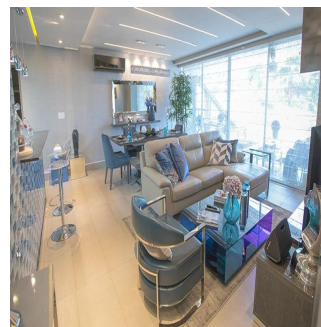

# Apartment In La Loma Hato Pintado

Singapore, Singapore, Singapore, , , ,

PREÇO DE VENDA

**USD 255400.00**

- 🏠 112 qm
- 🛏️ 4 quartos
- 🚗 2 quartos
- 🚿 2 casas de banho
- 🏗️ 2 pisos
- 📏 2 qm superfície terrestre
- 📄 2 espaços para automóveis

**Javier Sierra**

Ivan Sierra Inversiones

Panamá, Panama - Hora local

+507 236-8353

With its privileged and elevated location in the Barrio de La Loma, one of the most exclusive residential areas of the city known for its tranquility and its spectacular panoramic views, Loma Vista Tower will rise with 31 floors in two towers under the same facade, divided with an independent lobby for each of the towers, providing greater privacy to its residents. Loma Vista Tower was designed by the internationally renowned architect firm Mallol & Mallol, with a modern and imposing facade, as well as its fine finishes and luxury details, its excellent distributions in each of its apartments, with wide areas and variety of footage. Among the spectacular facilities it will offer: - Apartments with 1 Parking - 5 high-speed elevators - Lobby for each of the towers - Balcony with panoramic views of the city - Imported kitchen furniture and granite countertops - Fine high-format coverings - It will have the most complete Social Area of Panama - 2 swimming pools for adults and 1 swimming pool for children - Gym area - Squash court - Playroom for children - Cinema Room - Party room - Lounge - Spa with sauna and bathroom Turkish - Jacuzzi