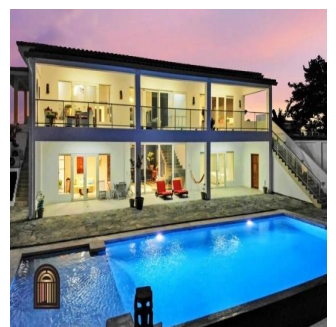

Cobertura

Expansive Beachfront Estate

Singapore, Singapore, Singapore, , , ,

PREÇO DE VENDA

USD 2250000.00

1018 qm 11 quartos 6 quartos 5 casas de banho

5 pisos 5 qm superfície terrestre 5 espaços para automóveis

Karla Adams

Open Doors Panama Estates

Panamá, Panama - Hora local

+507 6390-5229