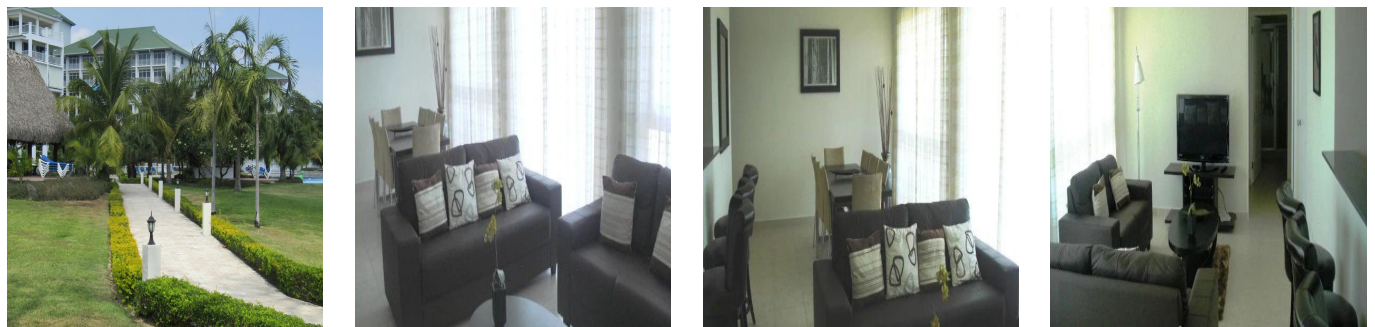

Cobertura

Bijao Two Bedroom Condominium

, , ,

PREÇO DE VENDA

USD 240000.00

-  qm
-  4 quartos
-  2 quartos
-  2 casas de banho
-  2 pisos
-  2 qm superfície terrestre
-  2 espaços para automóveis

Pierre Marleau
Uncover Panama
Panama, Panama - Hora local

 +507 6487-4686

Make your next property investment this luxurious two bedroom condominium. Located in the premier Bijao Resort you will enjoy the world-class beach club, infinity pools, sauna, fitness center, wellness spa with Turkish bath, nine holes of golf, tennis, volleyball, ping pong tables, billiards, and much more!