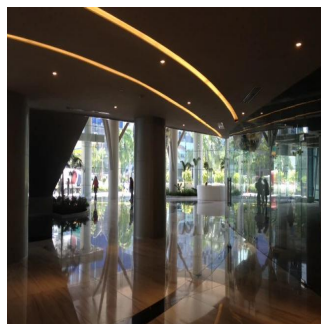

Cobertura

Brand New Luxury Offices In Costa Del Este In Panama City Panama

Singapore, Singapore, Singapore, , , ,

PREÇO DE ALUGUER MENSAL

USD 5000.00

🏠 230 qm

🛏️ 0 quartos

🛏️ 0 quartos

🚿 0 casas de banho

🏠 0 pisos

📏 0 qm superfície terrestre

🚗 0 espaços para automóveis

Inside Panama Real Estate
Inside Panama Real Estate
Chame, Panama - Hora local

+507 345-4655

Dispon?vel Em: 14.08.2019

Ch?o: 4

Pavimentos: 4

Ano De Constru??o: 2017

Espa?os Para Autom?veis: 4

Ano De Constru??o: 2017

Tipo: Escrit?rio