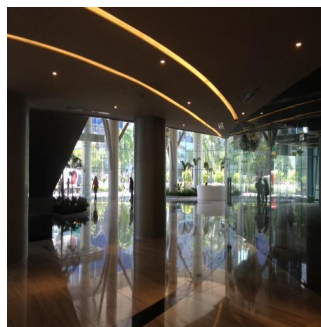

Cobertura

Brand New Luxury Offices In Costa Del Este In Panama City Panama

Singapore, Singapore, Singapore, , , ,

PREÇO DE ALUGUER MENSAL

$ 5000.00

🏠 230 qm

🛏️ 0 quartos

🛏️ 0 quartos

🚿 0 casas de banho

🏠 0 pisos

📏 0 qm superfície terrestre

🚗 0 espaços para automóveis

Inside Panama Real Estate
Inside Panama Real Estate
Chame, Panama - Hora local

+507 345-4655

Dispon?vel Em: 14.08.2019

Ch?o: 4

Pavimentos: 4

Ano De Constru??o: 2017

Espa?os Para Autom?veis: 4

Ano De Constru??o: 2017

Tipo: Escrit?rio